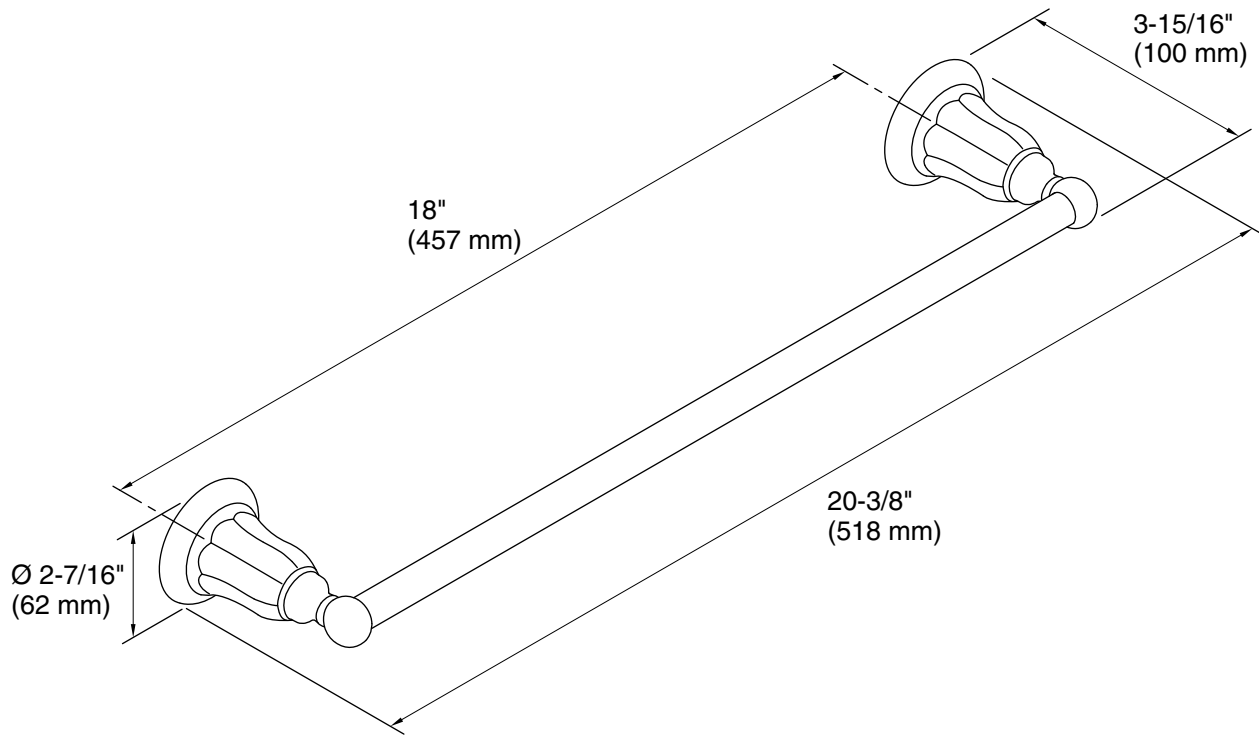

Technical Information

All product dimensions are nominal.

Material: Metal

Notes

Install this product according to the installation guide.

CAUTION: Risk of personal injury. Do not install these products in any area where they are likely to be used inadvertently as a grab bar or support bar. These products are not designed or intended for use as a grab bar or support bar.