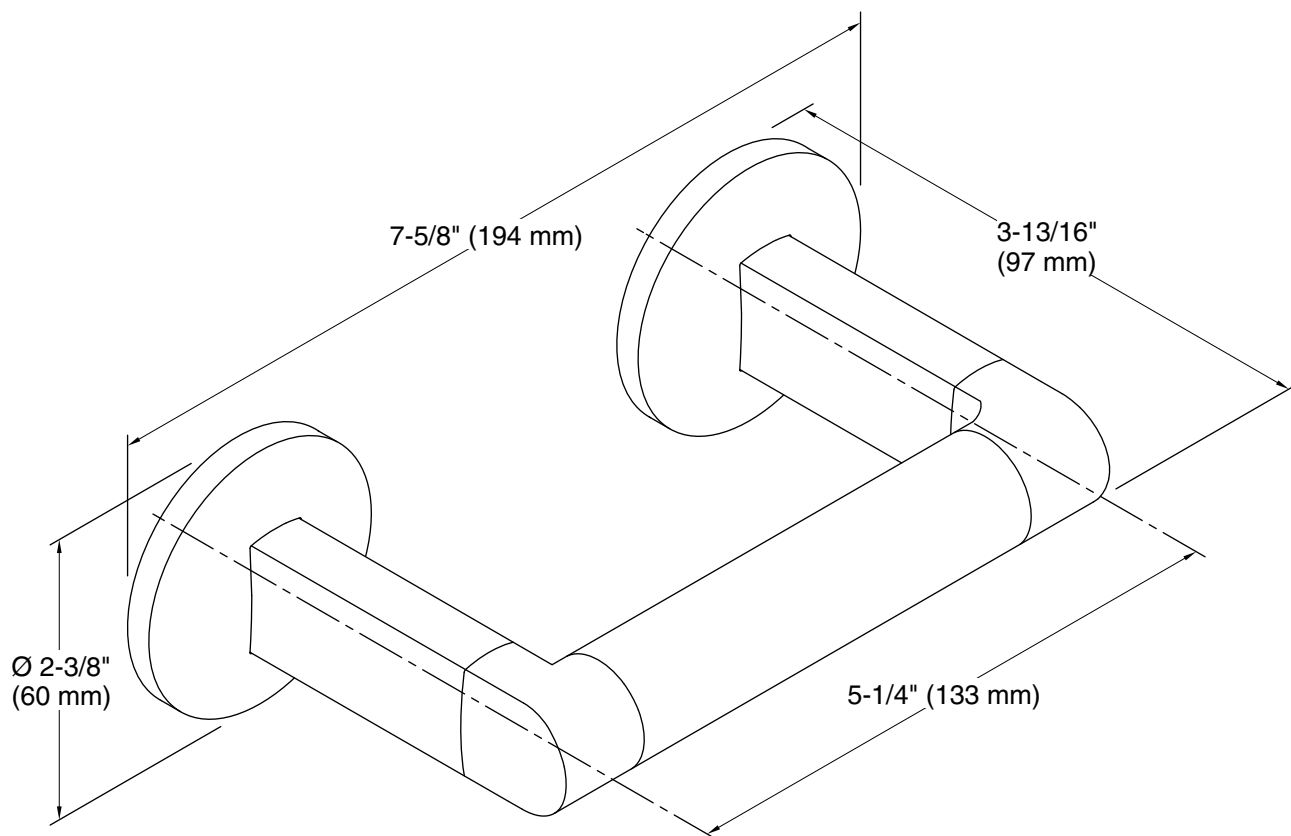

Technical Information

All product dimensions are nominal.

Material: Zinc, Brass

Notes

Install this product according to the installation instructions.

CAUTION: Risk of personal injury. Do not install these products in any area where they are likely to be used inadvertently as a grab bar or support bar. These products are not designed or intended for use as a grab bar or support bar.