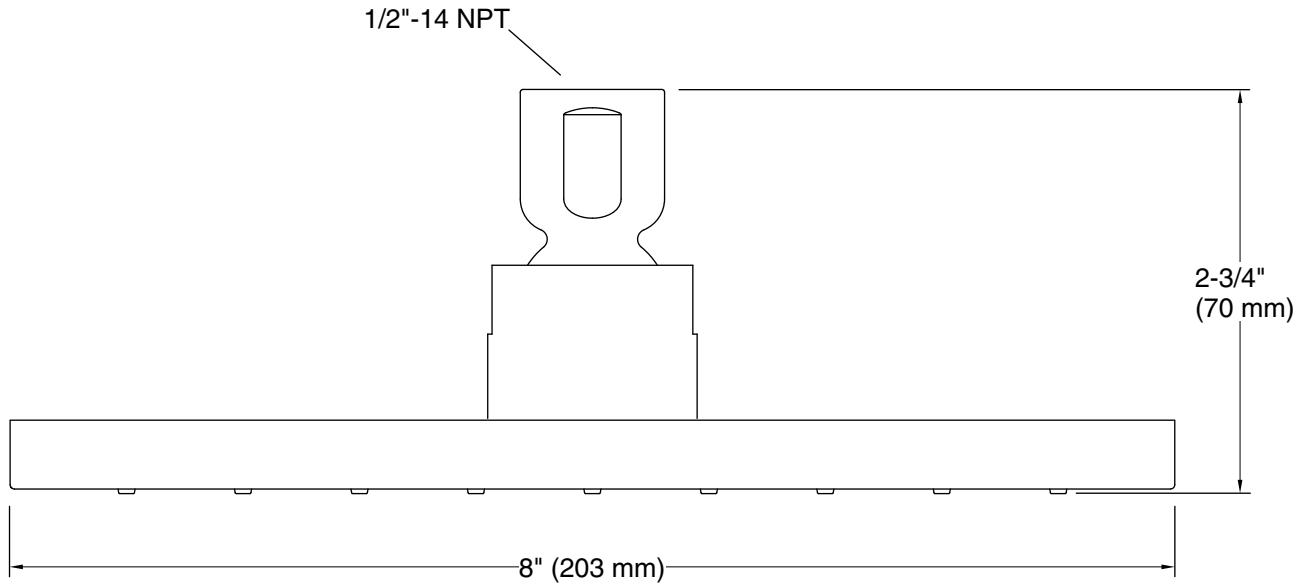

THE BOLD LOOK
OF **KOHLER**®

Technical Information

All product dimensions are nominal.

Showerhead/Body Spray:

Rated maximum flow: 2.5 gal/min (9.5 l/min)

Notes

Install this product according to the installation guide.