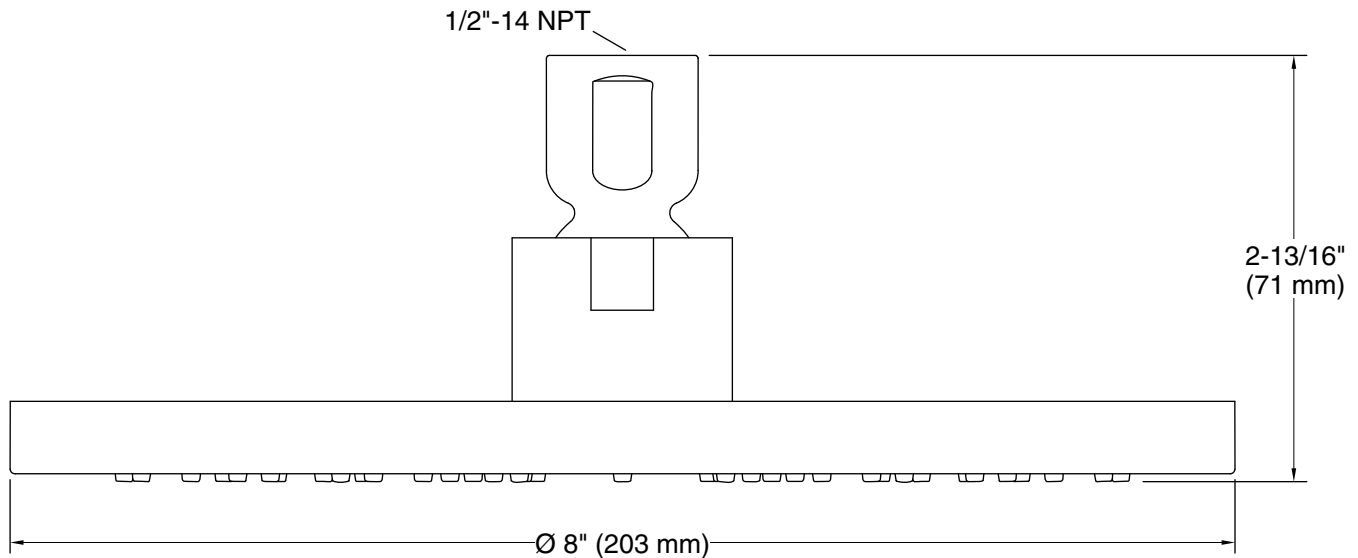

THE BOLD LOOK
OF **KOHLER**®

Technical Information

All product dimensions are nominal.

Faucet:

Flow rate: 1.75 gal/min (6.6 l/min)

Showerhead/Body Spray:

Rated maximum flow: 1.75 gal/min (6.6 l/min)

Pressure: 80 psi (5.5 bar)