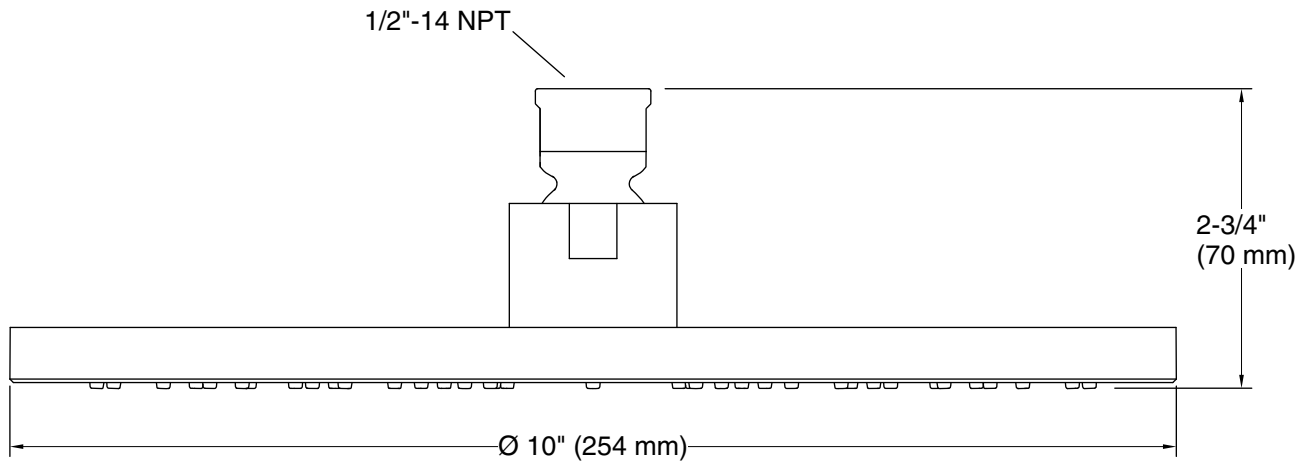

Technical Information

All product dimensions are nominal.

Showerhead/Body Spray:

Rated maximum flow: 2.5 gal/min (9.5 l/min)

Notes

Install this product according to the installation instructions.