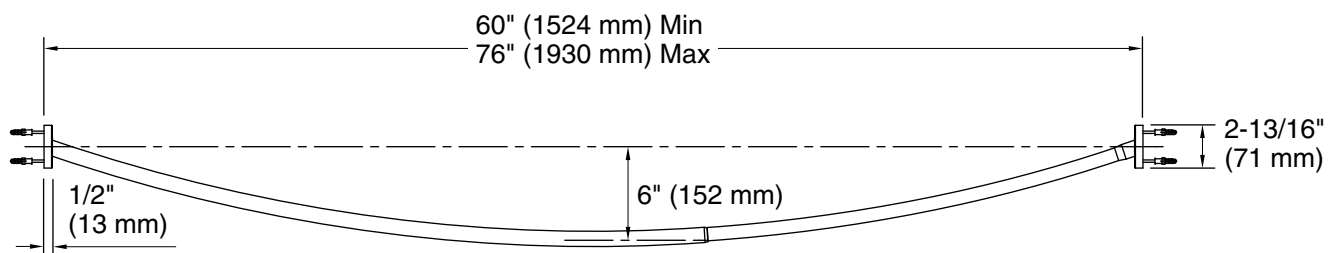

Technical Information

All product dimensions are nominal.

Material: Stainless Steel

Notes

Install this product according to the installation guide.

CAUTION: Risk of personal injury. Do not install these products in any area where they are likely to be used inadvertently as a grab bar or support bar. These products are not designed or intended for use as a grab bar or support bar.