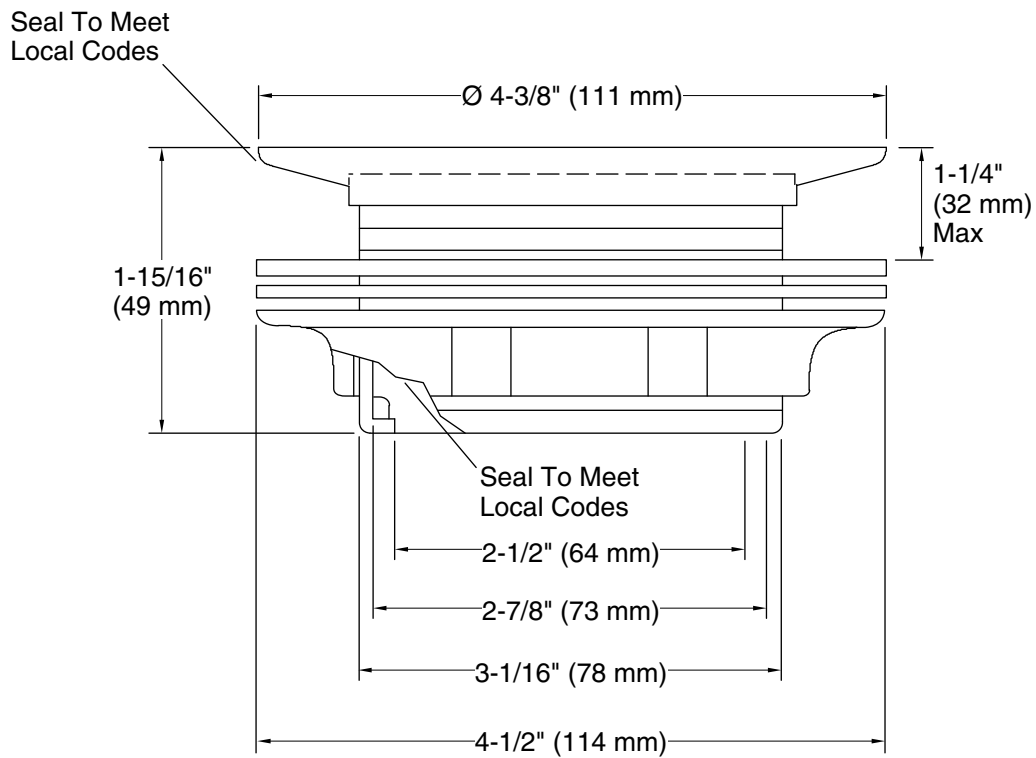

- For use with 2" metal or plastic pipe; includes 2" plastic pipe gasket/bushing.

Recommended Products/Accessories

- K-23726 Drain treatment
- K-23723 Faucet cleaner

Codes/Standards

ASME A112.18.2/CSA B125.2

Technical Information

All product dimensions are nominal.

Notes

Install this product according to the installation guide.