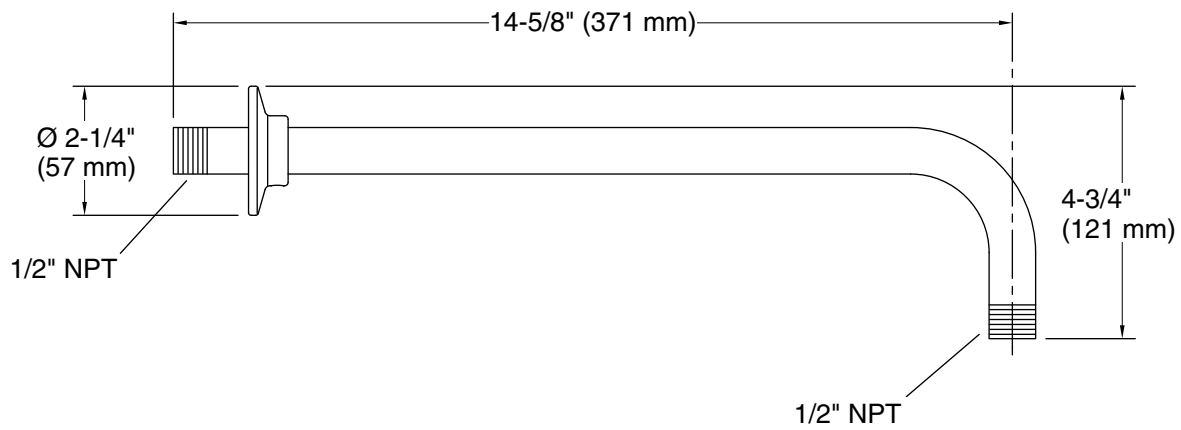

Material

- Brass.
- KOHLER finishes resist corrosion and tarnishing.

Installation

- 1/2 -14 NPT connection.
- Wall-mount.

Recommended Products/Accessories

K-23723 Faucet cleaner

Codes/Standards

None Applicable

Technical Information

All product dimensions are nominal.

Notes

Install this product according to the installation instructions.