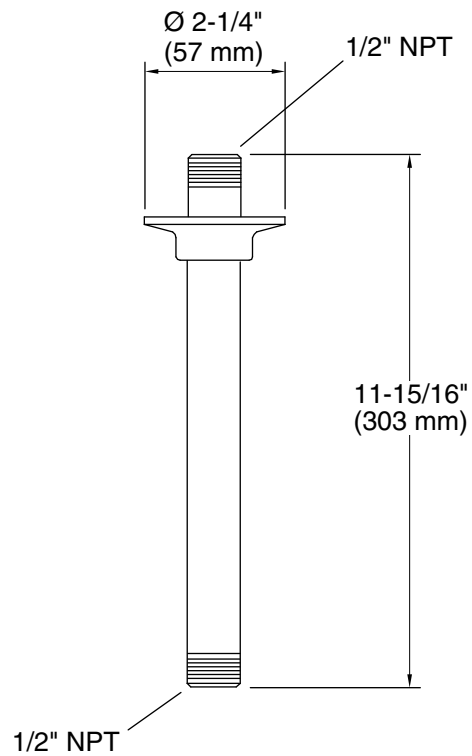

## Features

- ½" NPT connections.
- Includes flange.
- 12" (305 mm) straight shower arm.

## Technical Information

All product dimensions are nominal.