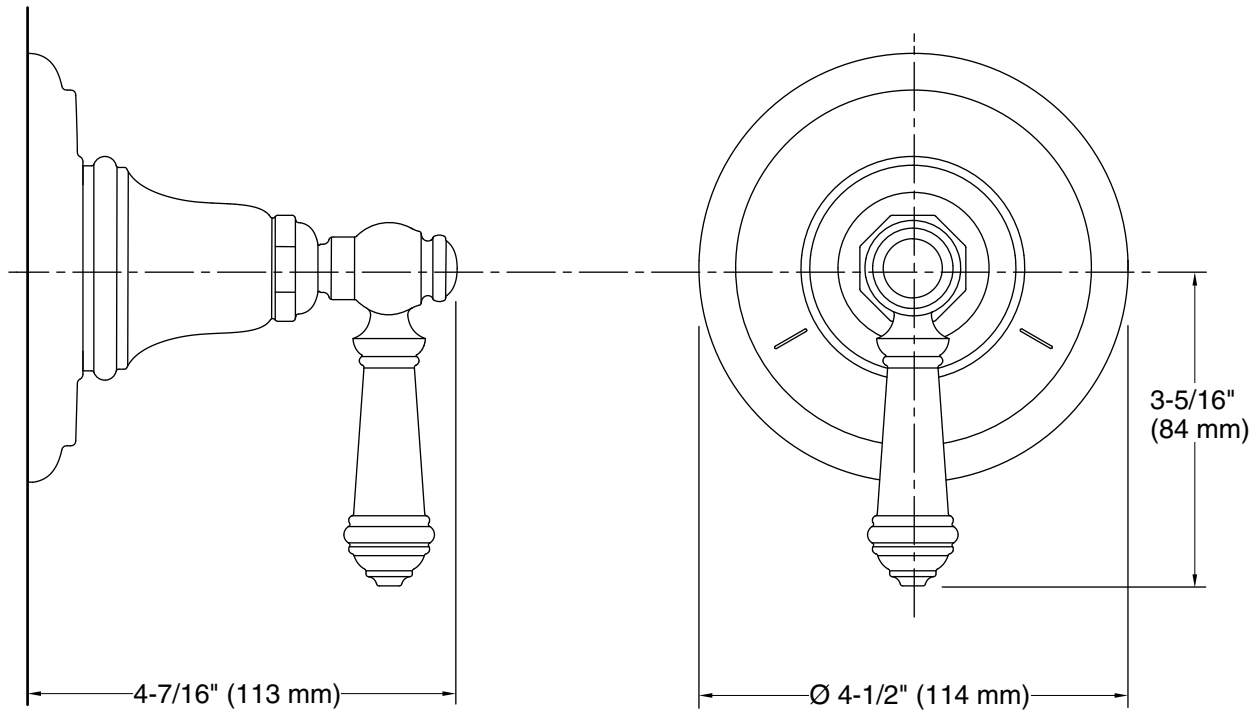

Technical Information

All product dimensions are nominal.

Notes

Install this product according to the installation instructions.

ADA, OBC, CSA B651 compliant when installed to the specific requirements of these regulations.