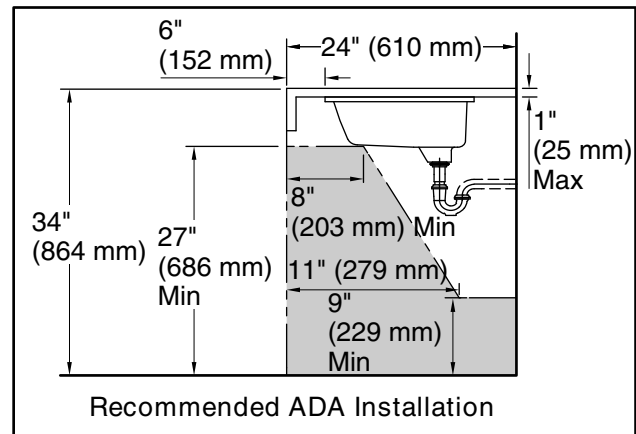

Features

- Glazed underside works beautifully for countertop installations.
- Spacious basin.
- No faucet holes; requires wall- or counter-mount faucet.

Material

- Vitreous china.

Installation

- Undermount.

Technical Information

All product dimensions are nominal.

Installation:	Undermount
Bowl area:	Length: 18-3/8" (467 mm) Width: 11-5/8" (295 mm) Water depth: 4-5/8" (117 mm)
With overflow:	No
Drain hole:	1-3/4" (44 mm)
Template:	1053195-7, required, not included