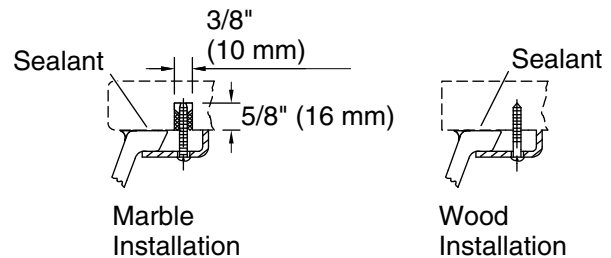

Features

- Glazed underside works beautifully for countertop installations.
- Spacious basin.
- No faucet holes; requires wall- or counter-mount faucet.

Material

- Vitreous china.

Installation

- Undermount.

Technical Information

All product dimensions are nominal.

Installation:	Undermount
Bowl area:	Length: 18-3/8" (467 mm) Width: 11-5/8" (295 mm) Water depth: 4-5/8" (117 mm)
With overflow:	No
Drain hole:	1-3/4" (44 mm)
Template:	1053195-7, required, not included