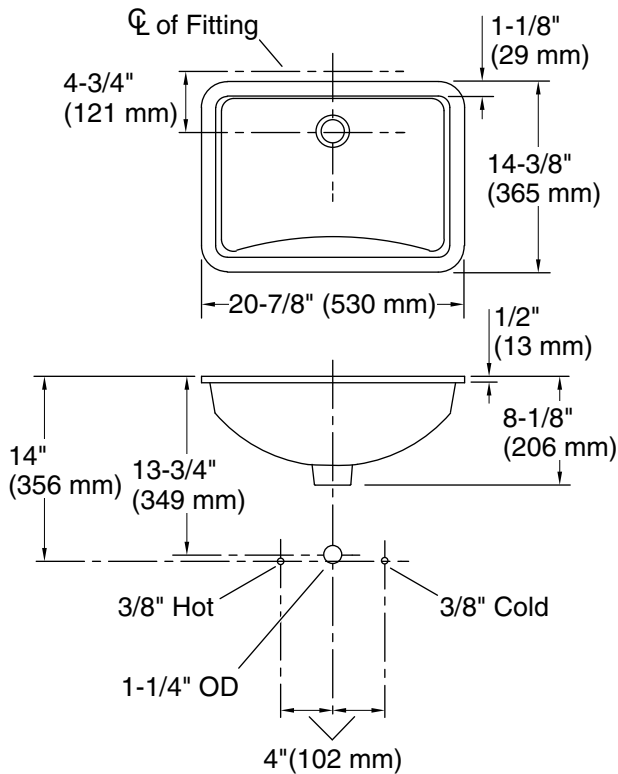

Features

- Glazed underside works beautifully for countertop installations.
- Spacious basin.
- No faucet holes; requires wall- or counter-mount faucet.

Material

- Vitreous china.

Installation

- Undermount.

Technical Information

All product dimensions are nominal.

Installation:	Undermount
Bowl area:	Length: 18-3/8" (467 mm) Width: 11-5/8" (295 mm) Water depth: 4-5/8" (117 mm)
With overflow:	No
Drain hole:	1-3/4" (44 mm)
Template:	1053195-7, required, not included

Notes

Install this product according to the installation instructions.

The product diagram is based on the K-8998 adjustable P-trap with 1" (25 mm) of tailpiece exposed.

NOTICE: Countertop manufacturer or cutter must use the current product template available at www.kohler.com, or by calling 1-800-4KOHLER. Kohler Co. is not responsible for cutout errors when the incorrect cutout template is used.