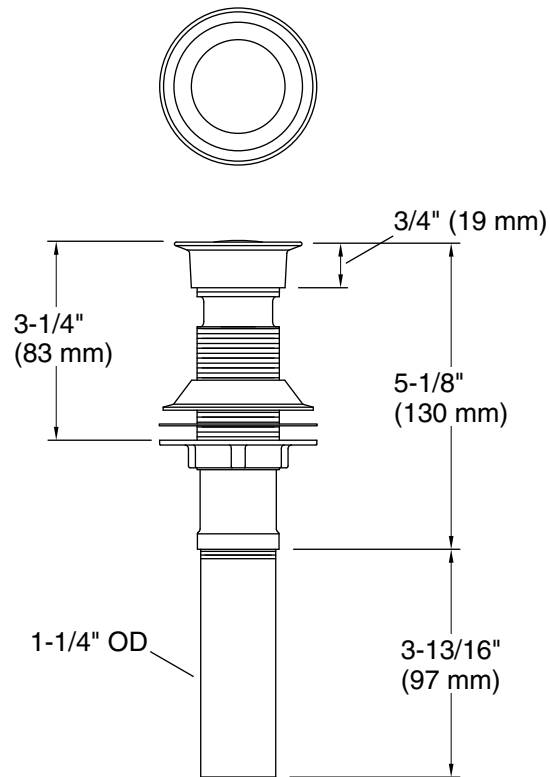

Features

- Without overflow.
- 1-1/4" (32 mm) connection.
- Fluid design lines for ease of cleaning.

Material

- Solid-brass construction for durability and reliability.

Recommended Products/Accessories

- K-23726 Drain treatment
- K-23723 Faucet cleaner

Technical Information

All product dimensions are nominal.

Notes

Install this product according to the installation guide.