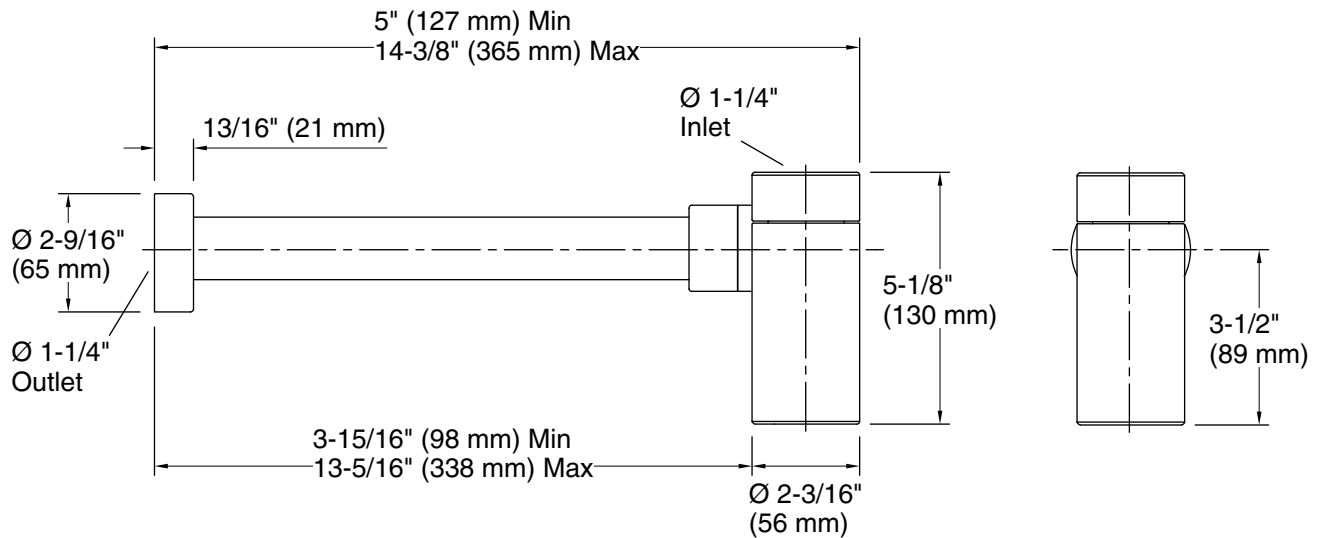

Features

- Contemporary design offers an attractive alternative to traditional P-trap fittings.
- Removable trap eye for easy cleaning.
- 1-1/4" (32 mm) diameter slip-fit inlet.
- Includes 12" (305mm) extension tube.

Technical Information

All product dimensions are nominal.

Drain included: No

Drain with overflow: No

Notes

Install this product according to the installation guide.