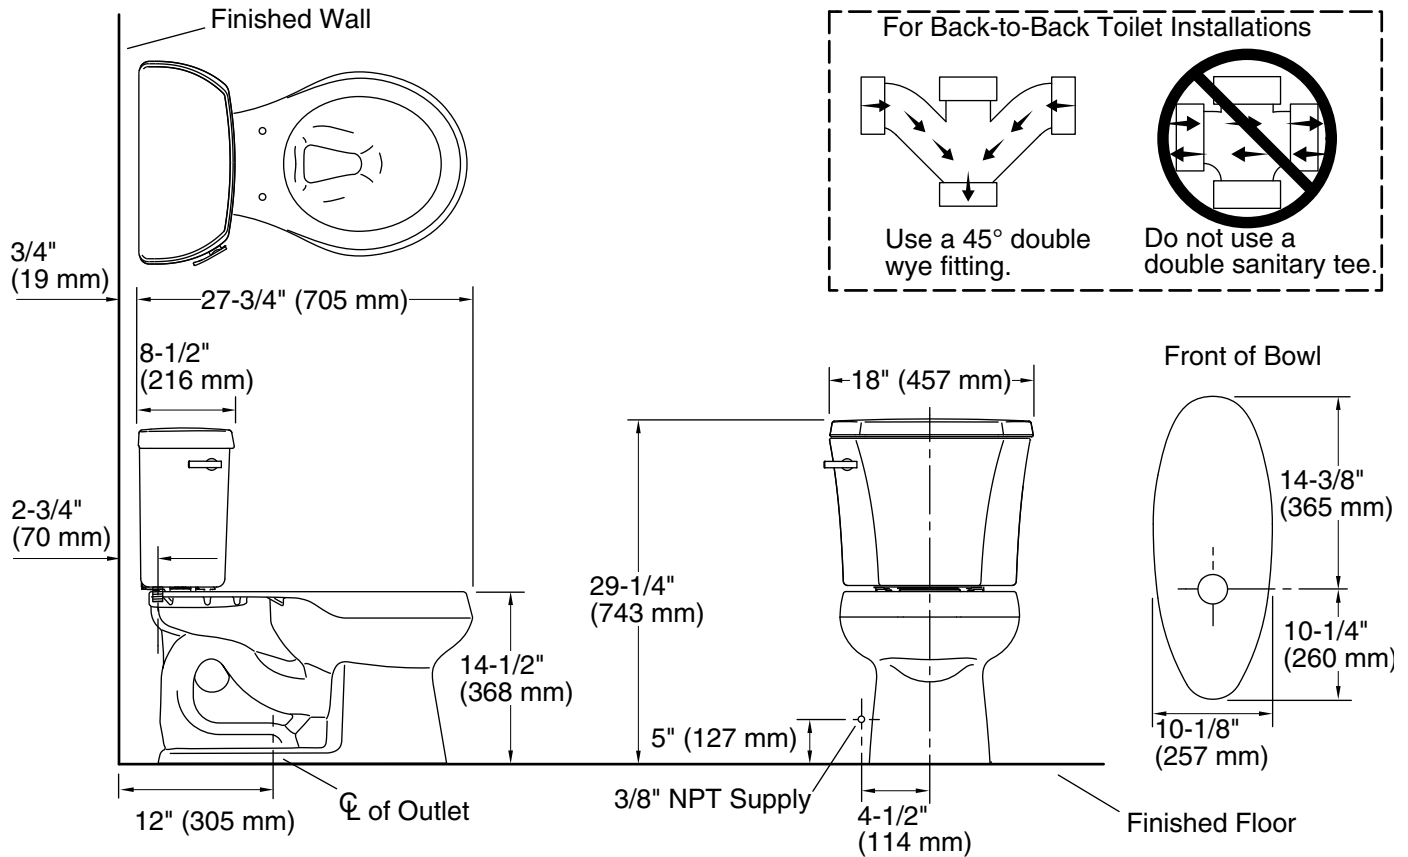

Installation

- Standard 12" (305 mm) rough-in.
- Three-bolt quick-connect installation.
- Seat and supply line sold separately.

Water Conservation & Rebates

- Eligible for consumer rebates in some municipalities.

THE BOLD LOOK
OF **KOHLER**®

Technical Information

All product dimensions are nominal.

Toilet type:	Two-piece, Floor-mount
Waste Outlet:	Floor
Bowl shape:	Round-front
Flush type:	Class Five®
Trap passageway:	2-1/8" (54 mm)
Water Consumption	
Full:	1.28 gpf (4.8 lpf)
Water surface size:	10-1/2" x 7-3/4" (267 mm x 197 mm)
Rim to water surface:	5-1/4" (133 mm)
Rough-in:	12" (305 mm)
Seat-mounting holes:	5-1/2" (140 mm)

Notes

Install this product according to the installation instructions.

For back-to-back toilet installations: Use only a 45° double wye fitting.