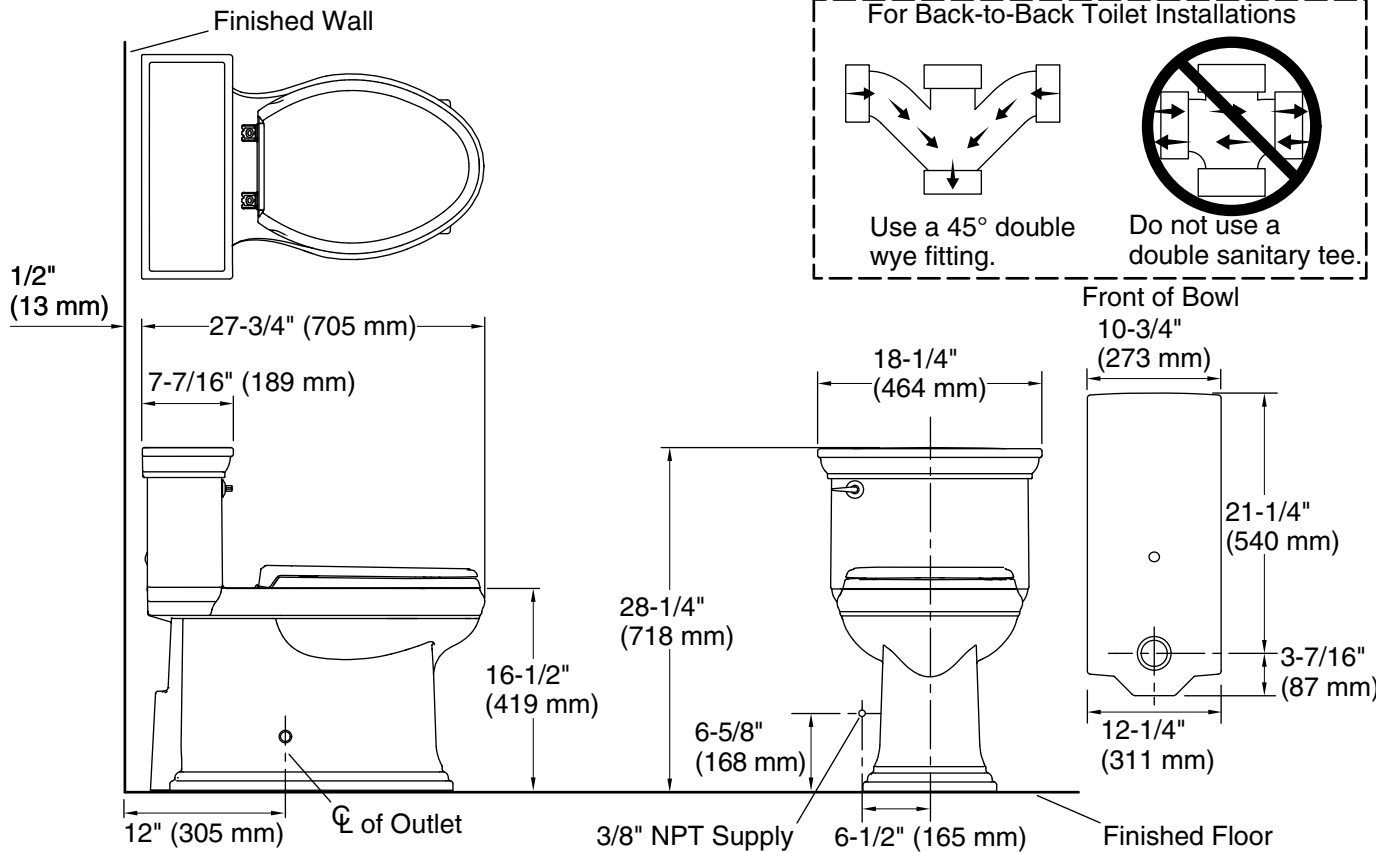

Memoirs® Stately Comfort Height®

One-piece compact elongated chair height toilet
K-6428

Features

- One-piece toilets integrate the tank and bowl into a seamless, easy-to-clean design.
- Compact elongated bowl offers added comfort while occupying the same space as a round-front bowl.
- Comfort Height® feature offers chair-height seating that makes sitting down and standing up easier for most adults.
- 1.28 gpf (4.8 lpf).
- Skirted trapway simplifies cleaning.
- Left-hand Polished Chrome trip lever.
- Patented ReadyLock™ installation system, a simple solution for skirted toilets, saves time, hassle, and eliminates the need to drill into the floor for standard 12" (305 mm) rough-in.
- Coordinates with other products in the Memoirs collection.
- Quiet-Close™ compact elongated seat closes quietly.
- Quick-Release™ functionality allows seat to be removed easily from toilet for convenient cleaning.

Installation

- Supply line sold separately.
- Standard 12" (305 mm) rough-in.
- 10" and 14" (254 mm and 356 mm) rough-in kits also available.

Water Conservation & Rebates

- Eligible for consumer rebates in some municipalities.

THE BOLD LOOK
OF **KOHLER**®

Memoirs® Stately Comfort Height®

One-piece compact elongated chair height toilet

K-6428

Technical Information

All product dimensions are nominal.

Toilet type:	One-piece, Floor-mount
Waste Outlet:	Floor
Bowl shape:	Compact elongated
Flush type:	AquaPiston®
Trap passageway:	2-1/8" (54 mm)
Water Consumption	
Full:	1.28 gpf (4.8 lpf)
Water surface size:	9-5/8" x 7-3/8" (244 mm x 187 mm)
Rim to water surface:	5-3/8" (137 mm)
Rough-in:	12" (305 mm)
Seat-mounting holes:	5-1/2" (140 mm)

Notes

Install this product according to the installation instructions.

For back-to-back toilet installations: Use only a 45° double wye fitting.

ADA, OBC, CSA B651 compliant when installed to the specific requirements of these regulations.