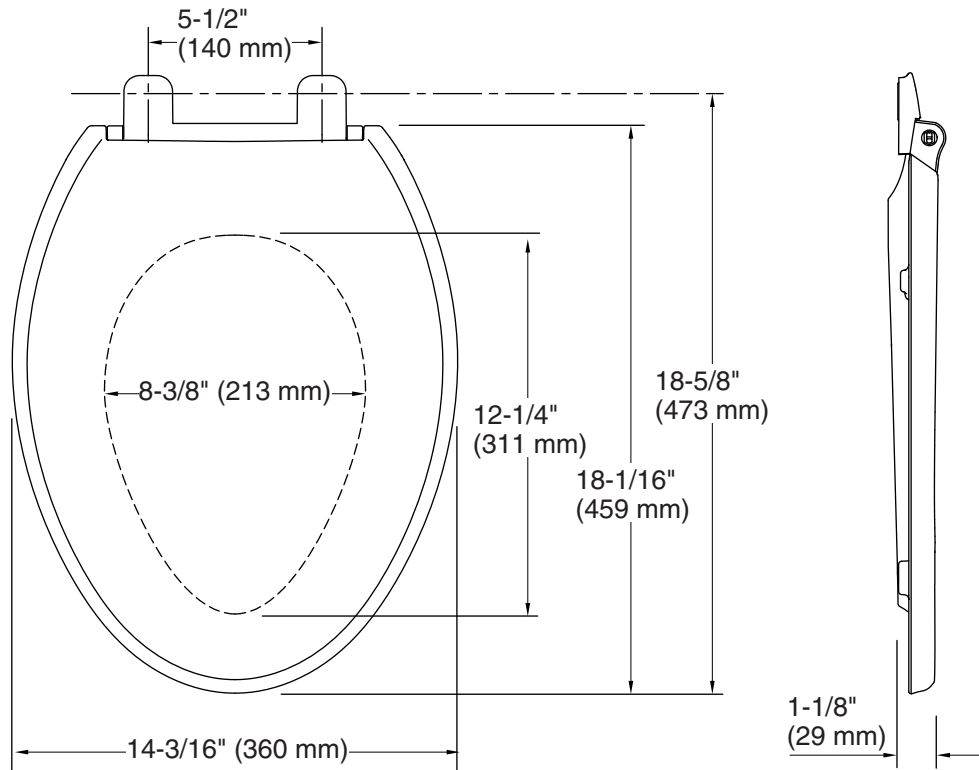

### Material

- Plastic construction.

### Technical Information

All product dimensions are nominal.

Seat shape type: Elongated  
Seat front type: Closed-front  
Seat-mounting holes: 5-1/2" (140 mm)