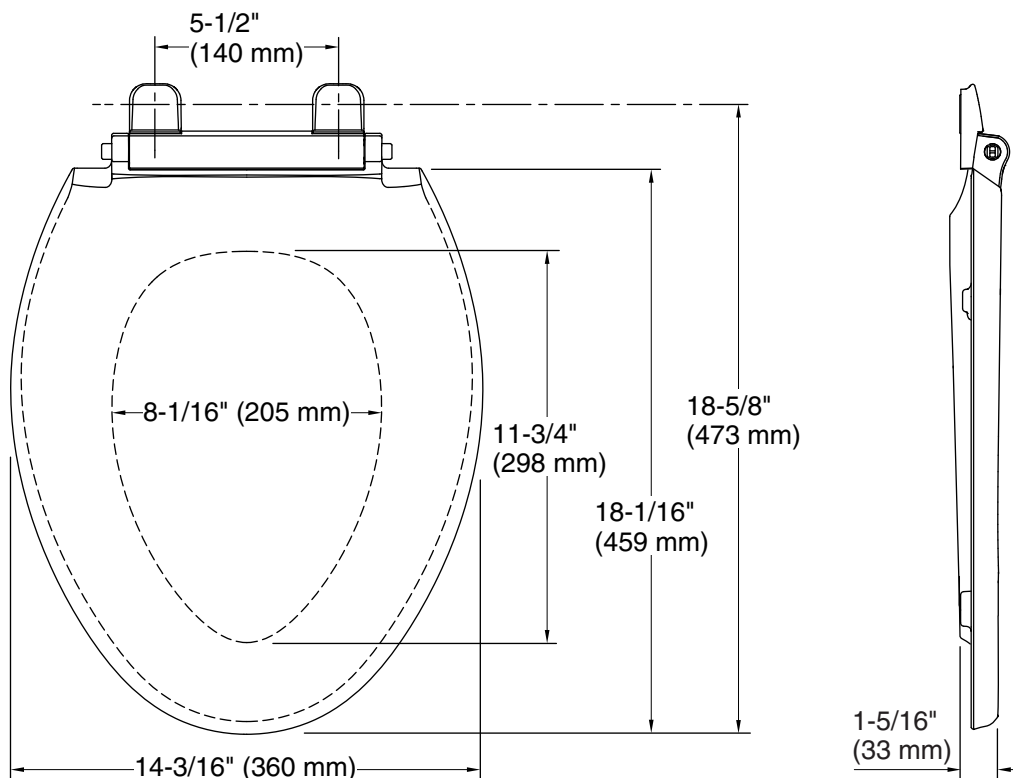

French Curve® Quiet-Close™ Elongated Toilet Seat K-4713

Features

- Quiet-Close™ elongated seat closes quietly.
- Grip-Tight bumpers hold seat firmly in place.
- Quick-Release™ functionality allows seat to be removed easily from toilet for convenient cleaning.
- Quick-Attach® hardware for fast and secure installation.
- Color-matched plastic hinges.

Color	Code	Description
	0	White
	96	Biscuit
	47	Almond
	NY	Dune
	55	Innocent Blush™
	95	Ice™ Grey
	G9	Sandbar
	33	Mexican Sand™
	K4	Cashmere
	58	Thunder™ Grey
	7	Black Black™

Technical Information

All product dimensions are nominal.

Seat shape type: Elongated
Seat front type: Closed-front
Seat-mounting holes: 5-1/2" (140 mm)

Notes

Install this product according to the installation guide.