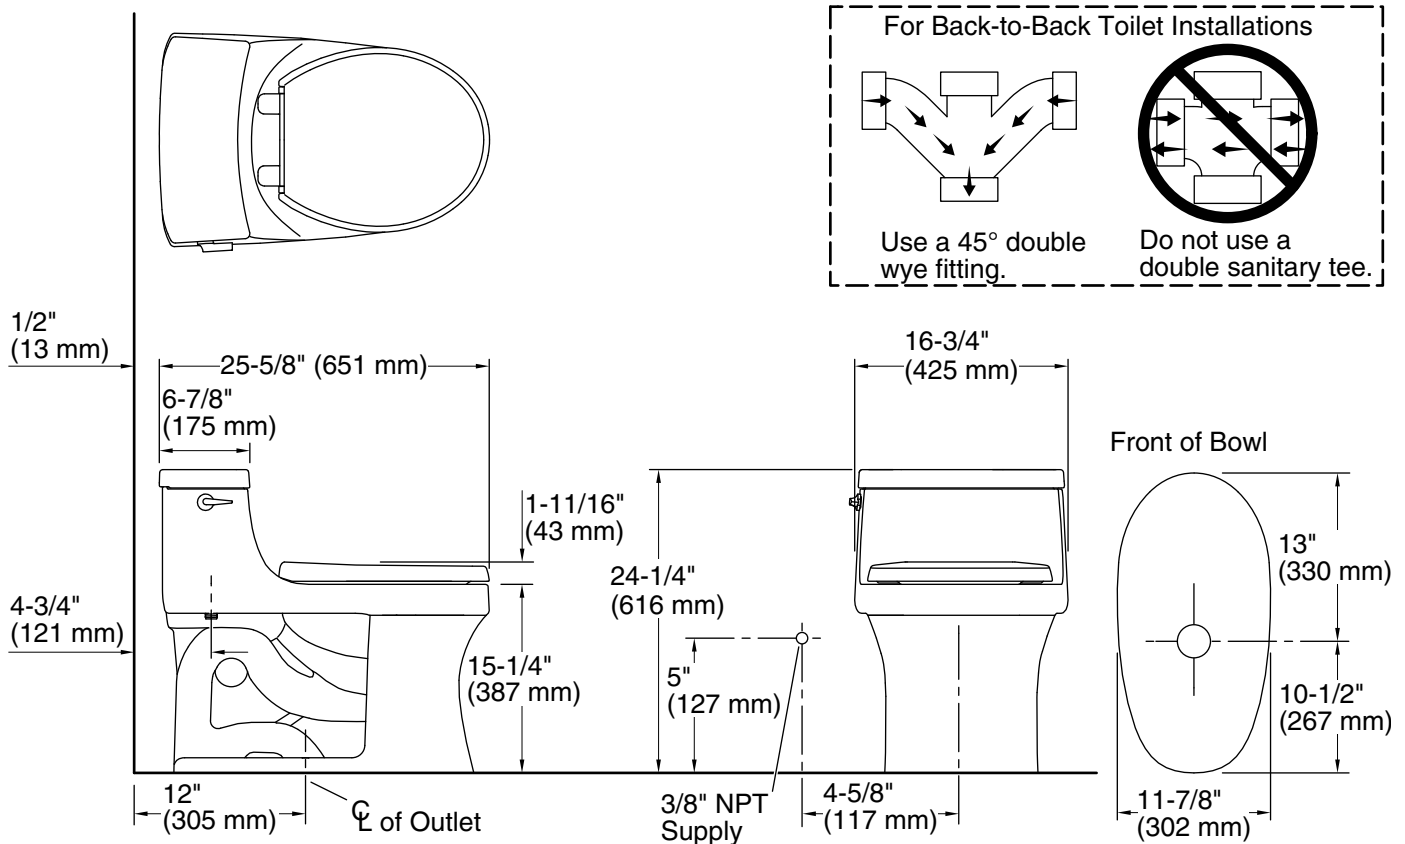

### Features

- One-piece toilets integrate the tank and bowl into a seamless, easy-to-clean design.
- Round-front bowl offers an ideal solution for smaller bathrooms and powder rooms.
- Low-profile design.
- 1.28 gpf (4.8 lpf).
- Left-hand Polished Chrome trip lever.
- Includes K-4009 Reveal® Quiet-Close™ seat.

### Installation

- Standard 12" (305 mm) rough-in.
- Supply line sold separately.

## Technical Information

All product dimensions are nominal.

Toilet type:	One-piece, Floor-mount
Waste Outlet:	Floor
Bowl shape:	Round-front
Flush type:	AquaPiston®
Trap passageway:	2-1/8" (54 mm)
Water Consumption	
Full:	1.28 gpf (4.8 lpf)
Water surface size:	9-1/4" x 6-3/4" (235 mm x 171 mm)
Rim to water surface:	6-5/16" (160 mm)
Rough-in:	12" (305 mm)
Seat-mounting holes:	5-1/2" (140 mm)