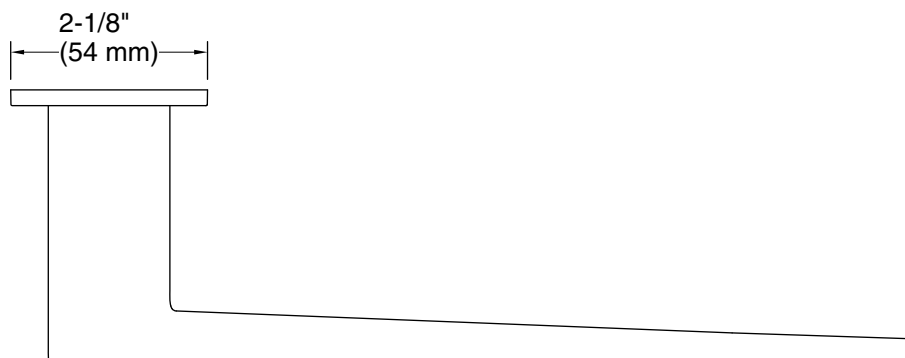

Technical Information

All product dimensions are nominal.

Installation Type: Wall-mount

Material: Zinc

Notes

Install this product according to the installation instructions.

CAUTION: Risk of personal injury. Do not install these products in any area where they are likely to be used inadvertently as a grab bar or support bar. These products are not designed or intended for use as a grab bar or support bar.