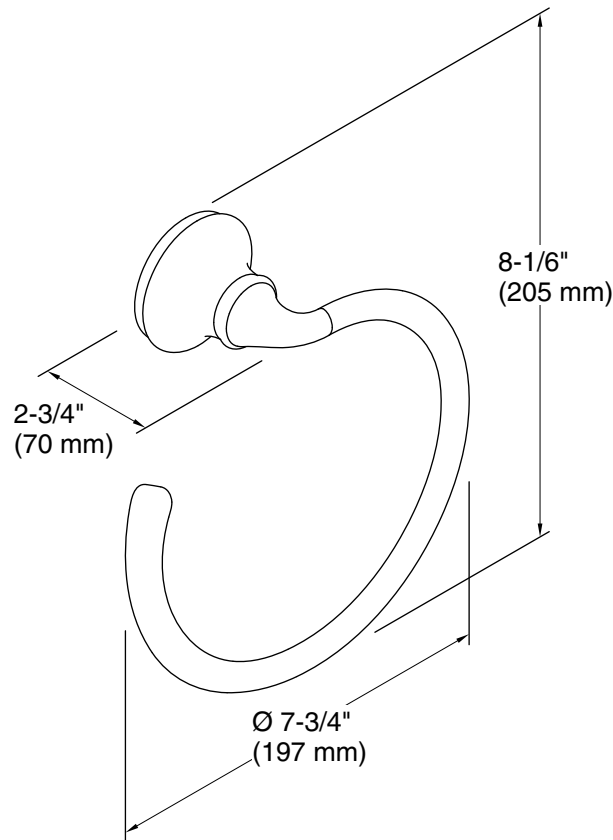

Color	Code	Description
	CP	Polished Chrome
	BN	Vibrant® Brushed Nickel
	GX	Polished Chrome with Vibrant French Gold Accents

Technical Information

All product dimensions are nominal.

Material: Metal, Metal