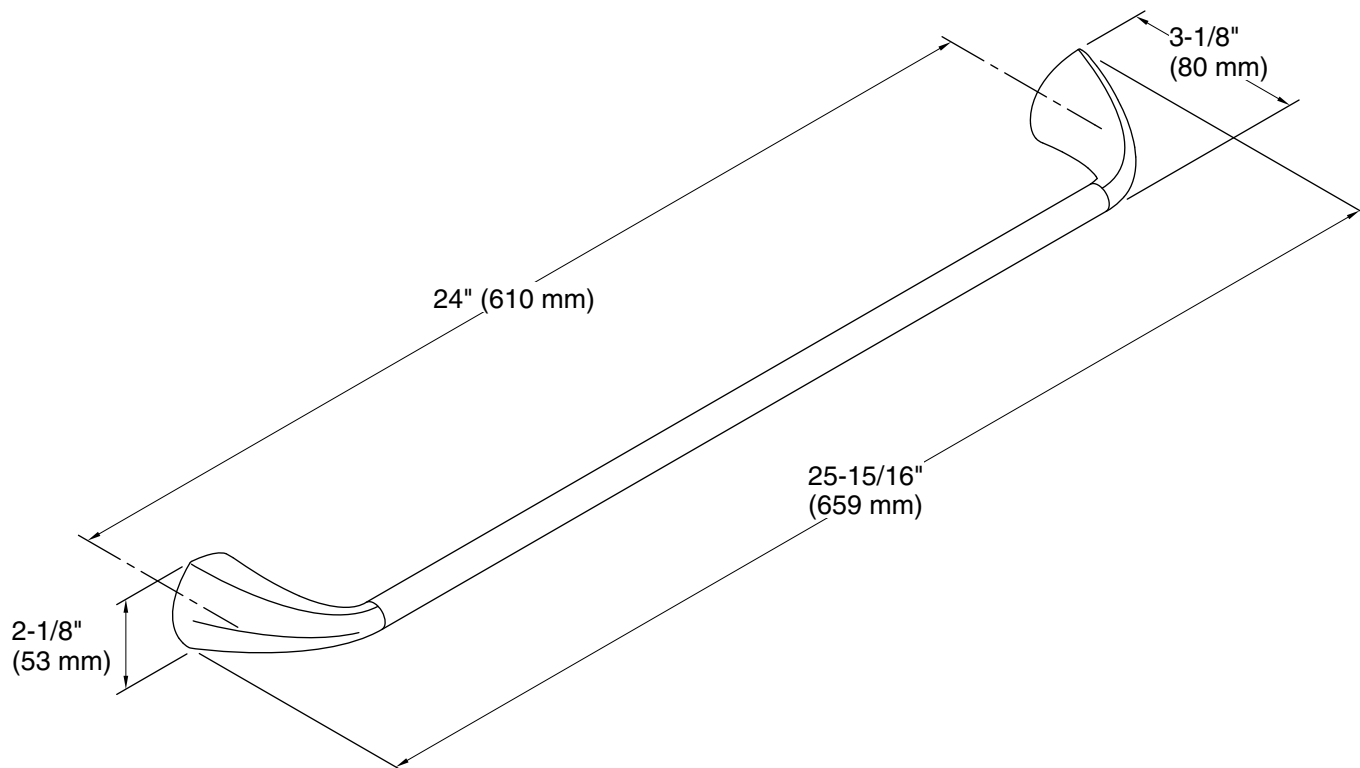

Technical Information

All product dimensions are nominal.

Material: Metal

Notes

Install this product according to the installation guide.

CAUTION: Risk of personal injury. Do not install these products in any area where they are likely to be used inadvertently as a grab bar or support bar. These products are not designed or intended for use as a grab bar or support bar.