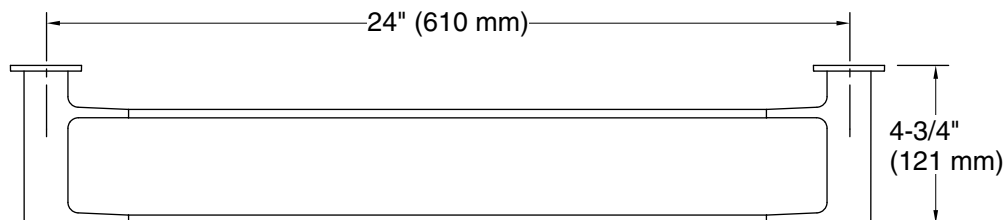

Features

- 24" (610 mm) bar.
- Double towel bar provides additional storage in bathroom space.
- Coordinates with Honesty faucets accessories, and showering components to complete your bathroom.

Material

Technical Information

All product dimensions are nominal.

Installation Type: Wall-mount

Material: Zinc, Stainless Steel

Notes

Install this product according to the installation instructions.

CAUTION: Risk of personal injury. Do not install these products in any area where they are likely to be used inadvertently as a grab bar or support bar. These products are not designed or intended for use as a grab bar or support bar.