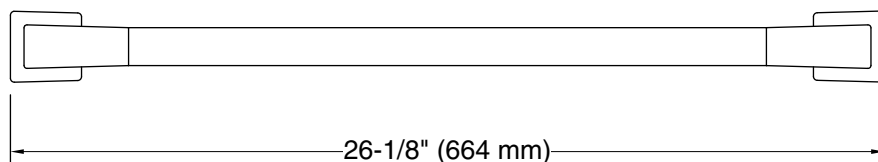

Features

- 24" (610 mm) bar.
- Double towel bar provides additional storage in bathroom space.
- Coordinates with Honesty faucets accessories, and showering components to complete your bathroom.

Material

Technical Information

All product dimensions are nominal.

Installation Type: Wall-mount

Material: Zinc, Stainless Steel

Notes

Install this product according to the installation instructions.

CAUTION: Risk of personal injury. Do not install these products in any area where they are likely to be used inadvertently as a grab bar or support bar. These products are not designed or intended for use as a grab bar or support bar.