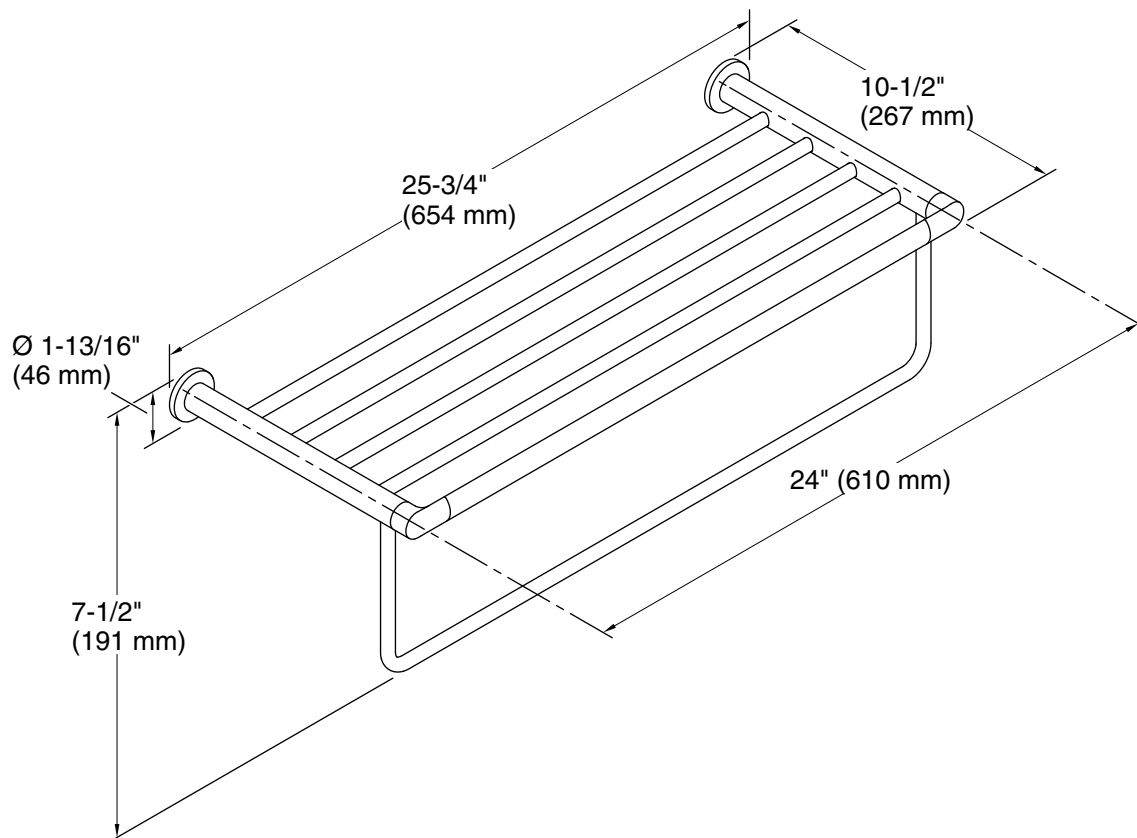

Technical Information

All product dimensions are nominal.

Material: Zinc, Stainless Steel

Notes

Install this product according to the installation instructions.

CAUTION: Risk of personal injury. Do not install these products in any area where they are likely to be used inadvertently as a grab bar or support bar. These products are not designed or intended for use as a grab bar or support bar.