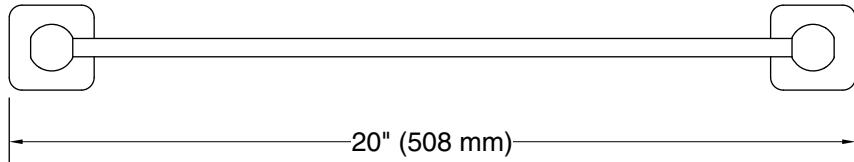

Parallel®
18" towel bar
K-23524

Features

- 18" (457 mm) bar.
- Coordinates with other products in the Parallel collection.

Material

- Premium metal construction for durability and reliability.
- KOHLER finishes resist corrosion and tarnishing.

Color tiles intended for reference only.

Color	Code	Description
	CP	Polished Chrome
	BN	Vibrant® Brushed Nickel
	BL	Matte Black

Technical Information

All product dimensions are nominal.

Installation Type: Wall-mount