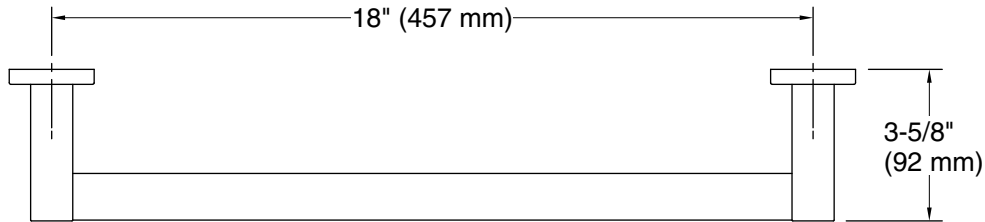

Parallel®
18" towel bar
K-23524

Features

- 18" (457 mm) bar.
- Coordinates with other products in the Parallel collection.

Material

- Premium metal construction for durability and reliability.
- KOHLER finishes resist corrosion and tarnishing.

Color tiles intended for reference only.

Color	Code	Description
	CP	Polished Chrome
	BN	Vibrant® Brushed Nickel
	BL	Matte Black

Technical Information

All product dimensions are nominal.

Installation Type: Wall-mount