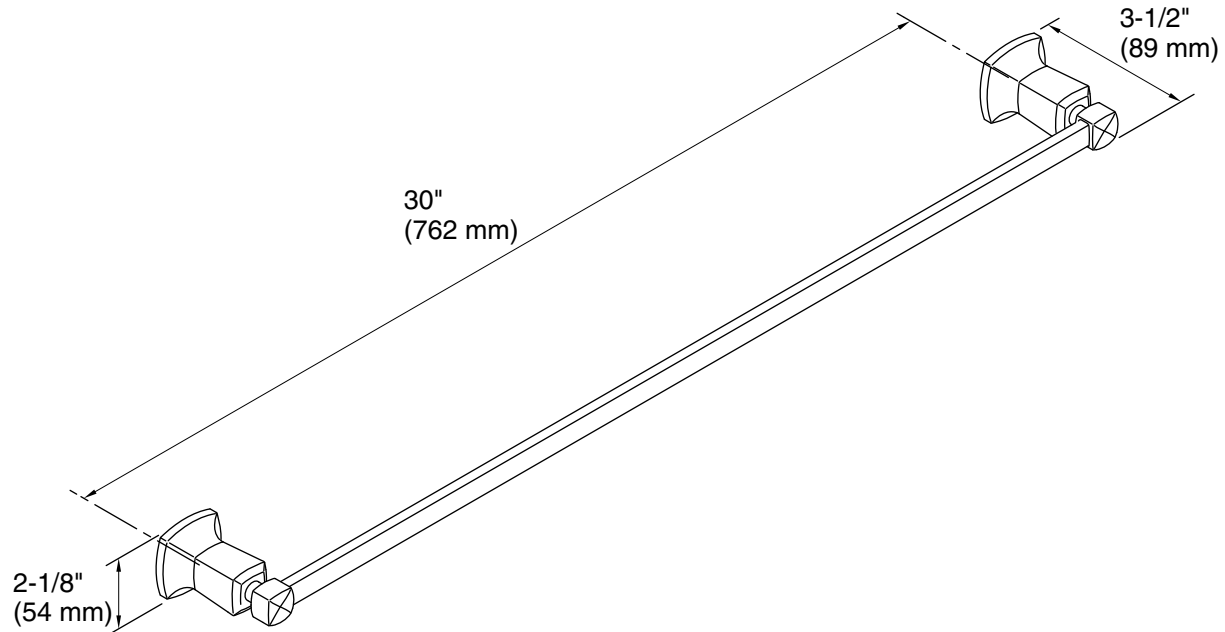

Technical Information

All product dimensions are nominal.

Material: Metal

Notes

Install this product according to the installation guide.

CAUTION: Risk of personal injury. Do not install these products in any area where they are likely to be used inadvertently as a grab bar or support bar. These products are not designed or intended for use as a grab bar or support bar.