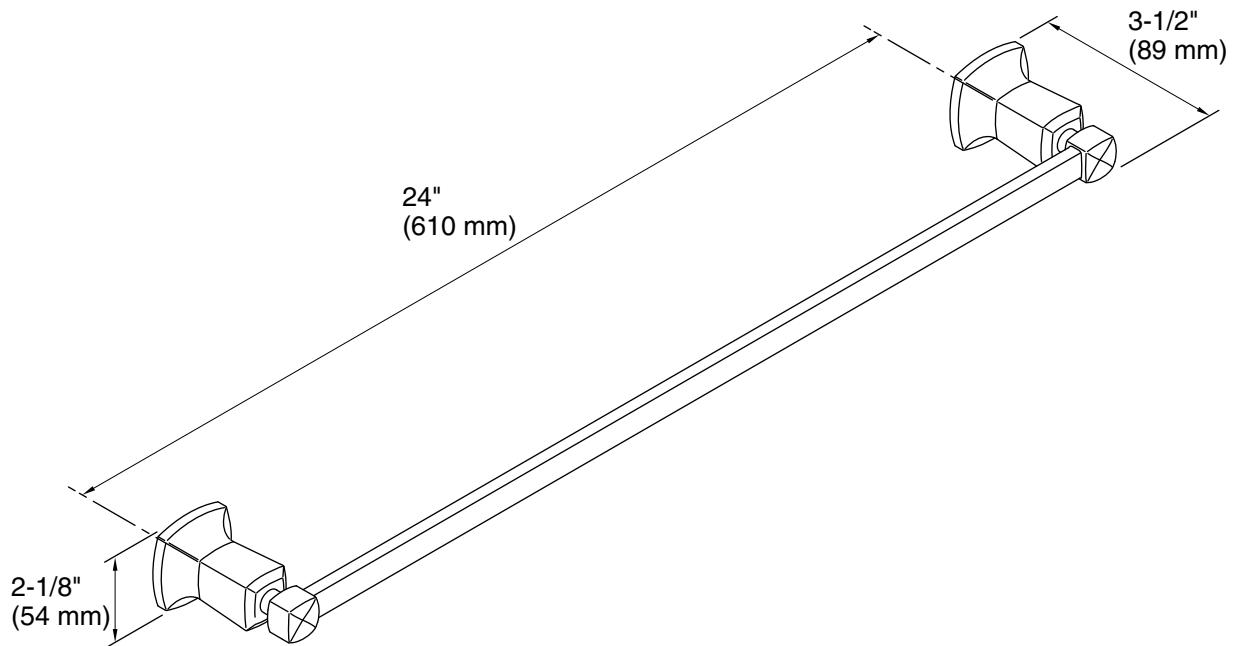

Technical Information

All product dimensions are nominal.

Material: Metal

Notes

Install this product according to the installation guide.

CAUTION: Risk of personal injury. Do not install these products in any area where they are likely to be used inadvertently as a grab bar or support bar. These products are not designed or intended for use as a grab bar or support bar.