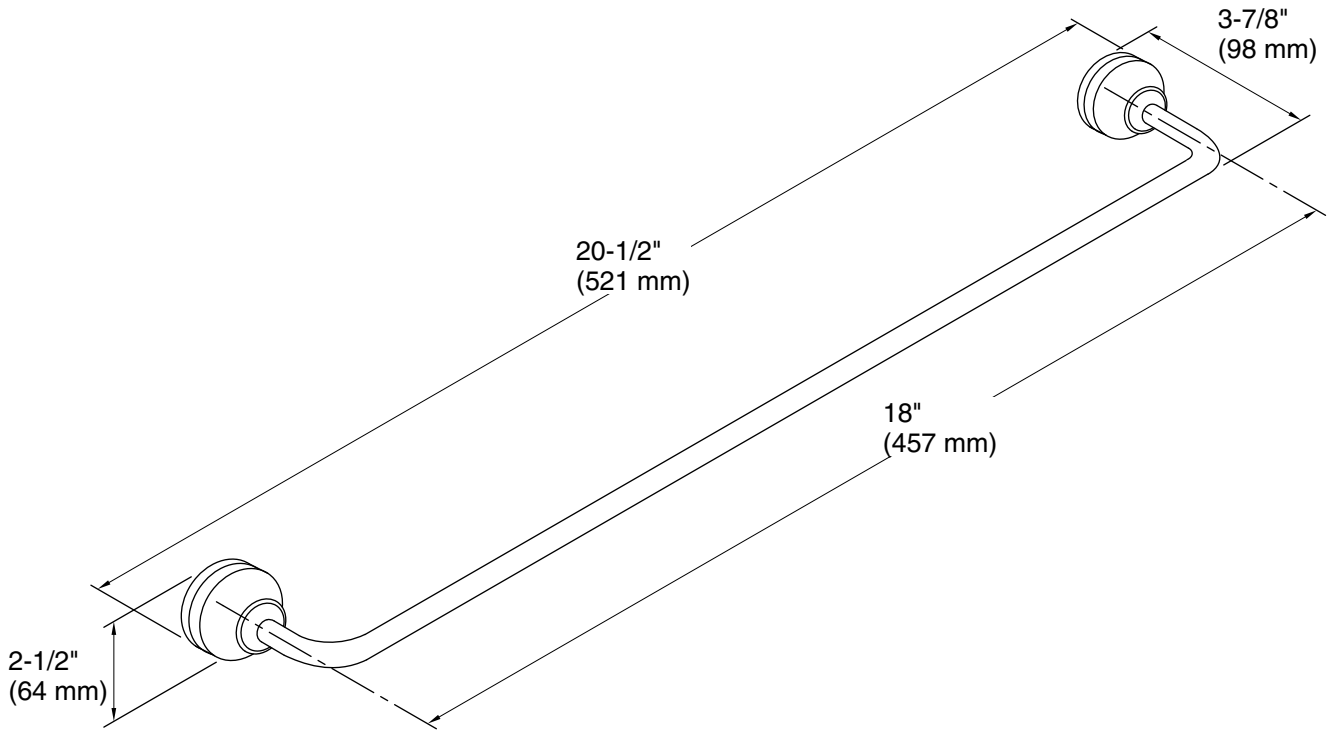

Technical Information

All product dimensions are nominal.

Material: Brass

Notes

Install this product according to the installation guide.

CAUTION: Risk of personal injury. Do not install these products in any area where they are likely to be used inadvertently as a grab bar or support bar. These products are not designed or intended for use as a grab bar or support bar.