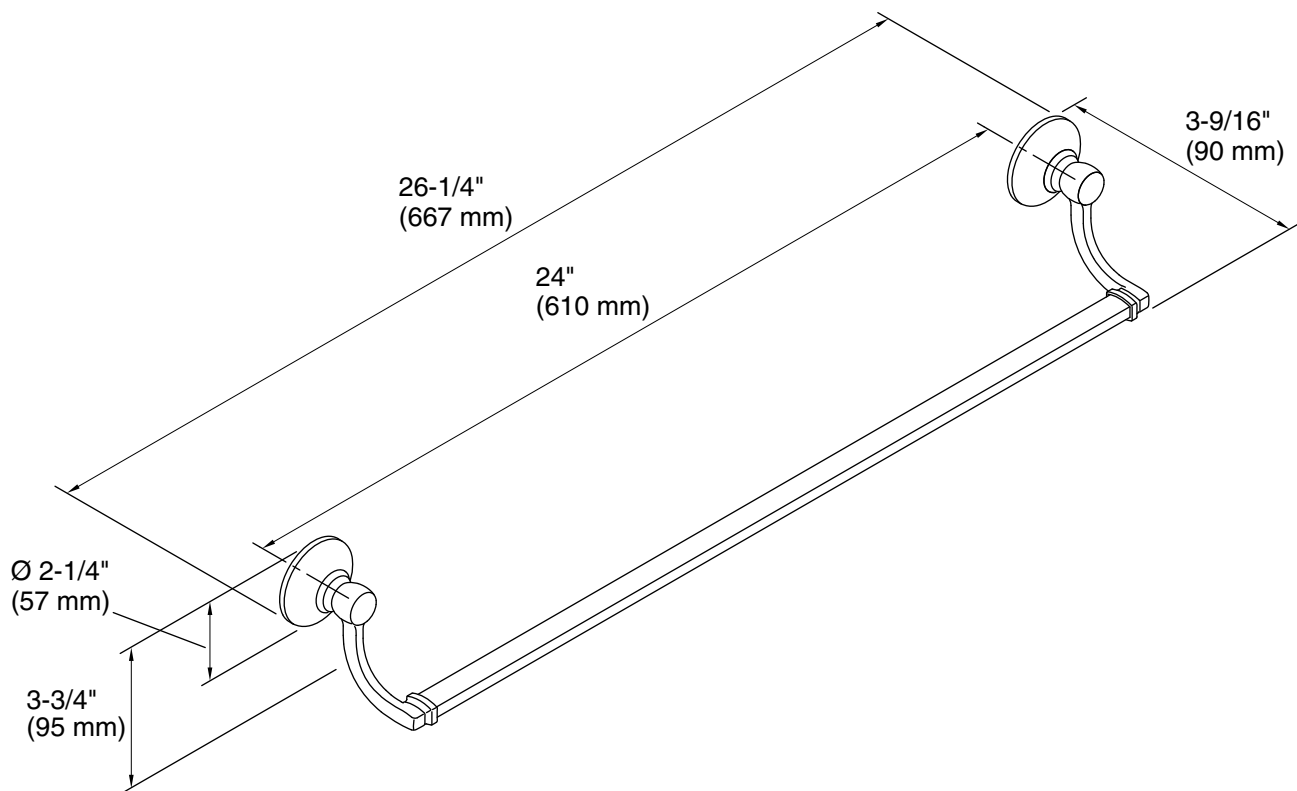

Technical Information

All product dimensions are nominal.

Material: Metal

Notes

Install this product according to the installation guide.

CAUTION: Risk of personal injury. Do not install these products in any area where they are likely to be used inadvertently as a grab bar or support bar. These products are not designed or intended for use as a grab bar or support bar.