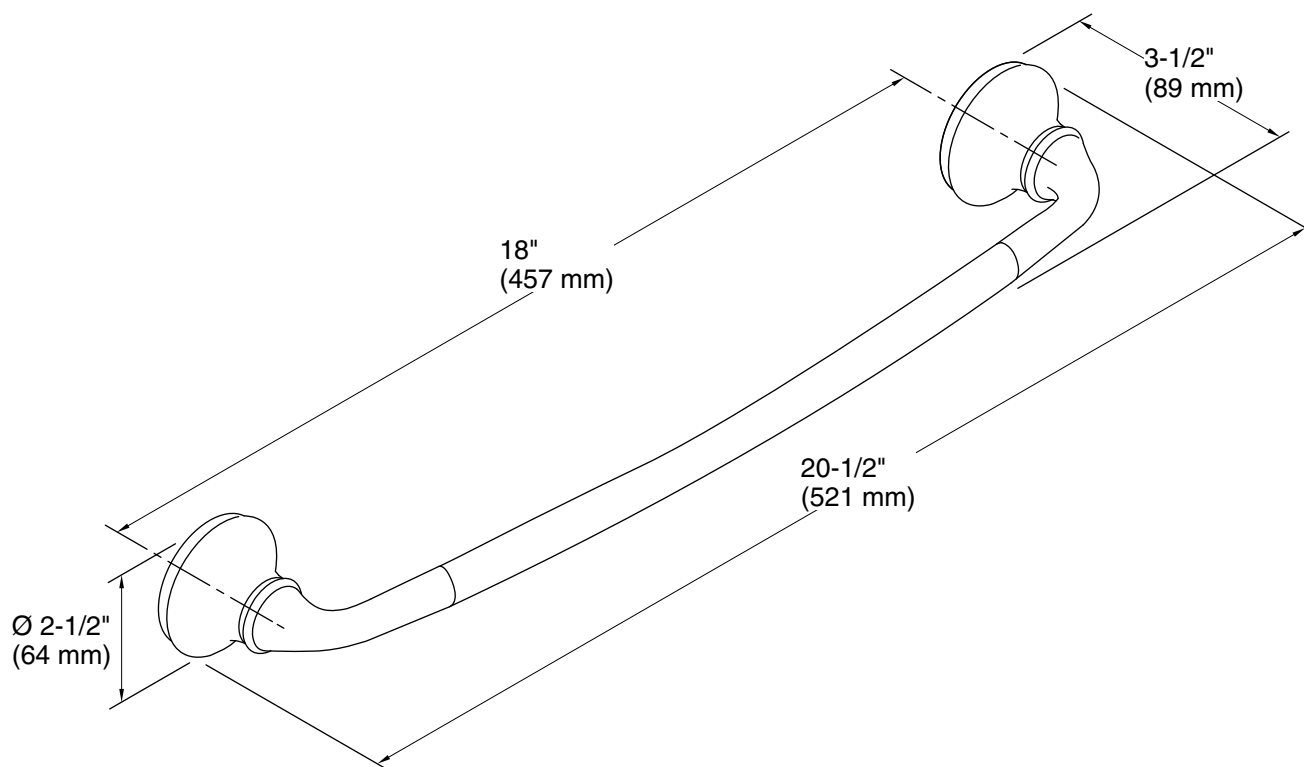

Technical Information

All product dimensions are nominal.

Material: Metal

Notes

Install this product according to the installation guide.

CAUTION: Risk of personal injury. Do not install these products in any area where they are likely to be used inadvertently as a grab bar or support bar. These products are not designed or intended for use as a grab bar or support bar.