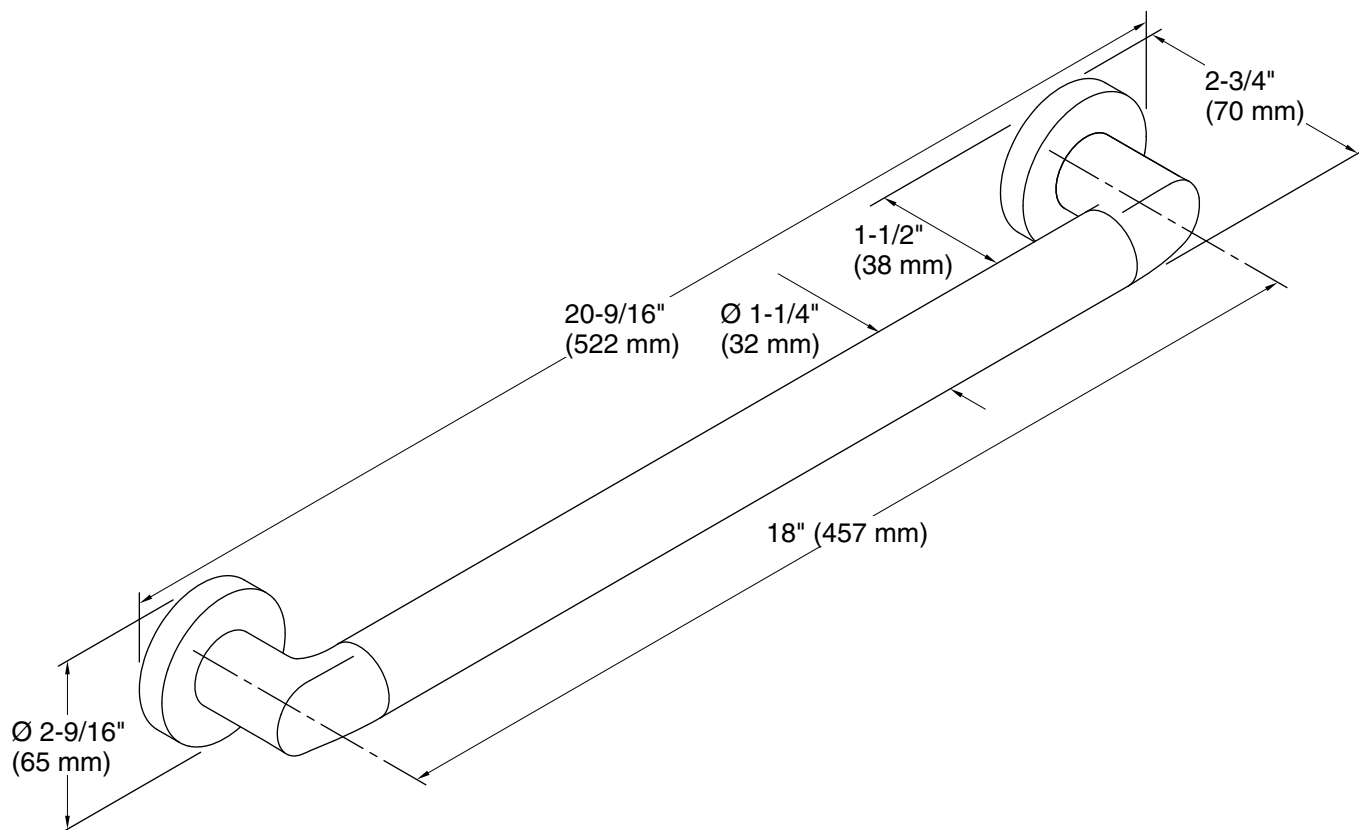

Features

- Coordinates with other products in the Kumin® collection.

Material

- Premium metal construction for durability and reliability.
- KOHLER finishes resist corrosion and tarnishing.

Installation

- Mounting hardware and installation template included.

Color tiles intended for reference only.

Color	Code	Description
	CP	Polished Chrome
	BN	Vibrant® Brushed Nickel
	BL	Matte Black

Technical Information

All product dimensions are nominal.

Material: Zinc, Stainless Steel