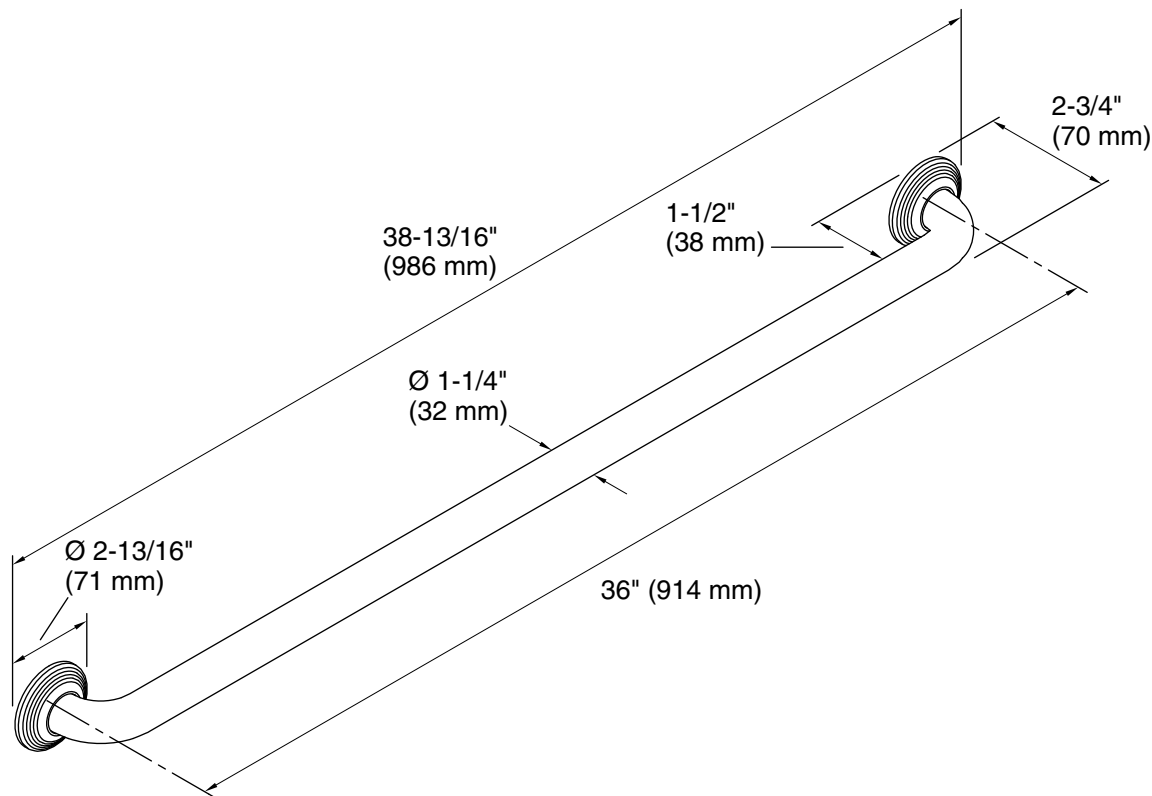

Technical Information

All product dimensions are nominal.

Material: Metal

Notes

Measure your actual product for roughing-in details.

WARNING: Risk of personal injury. The wall plates on the grab bar must be mounted to a brace between the wall studs. This will ensure that the weight of the user is adequately supported.