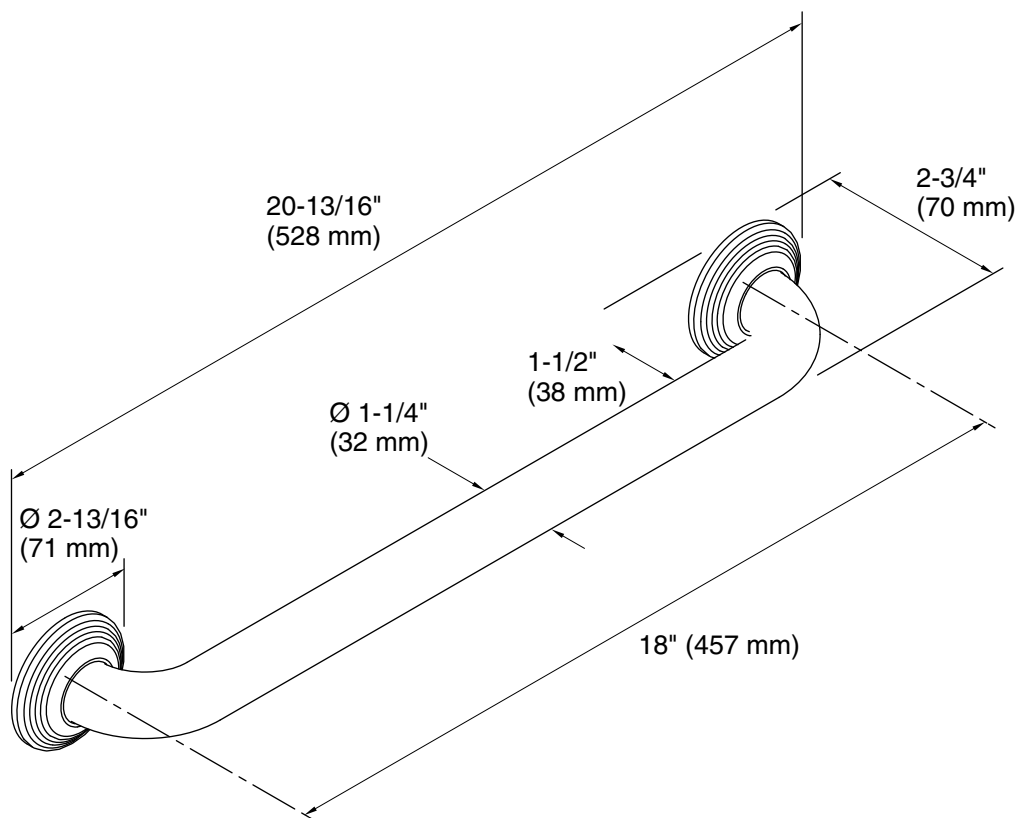

Technical Information

All product dimensions are nominal.

Material: Metal

Notes

Measure your actual product for roughing-in details.

WARNING: Risk of personal injury. The wall plates on the grab bar must be mounted to a brace between the wall studs. This will ensure that the weight of the user is adequately supported.