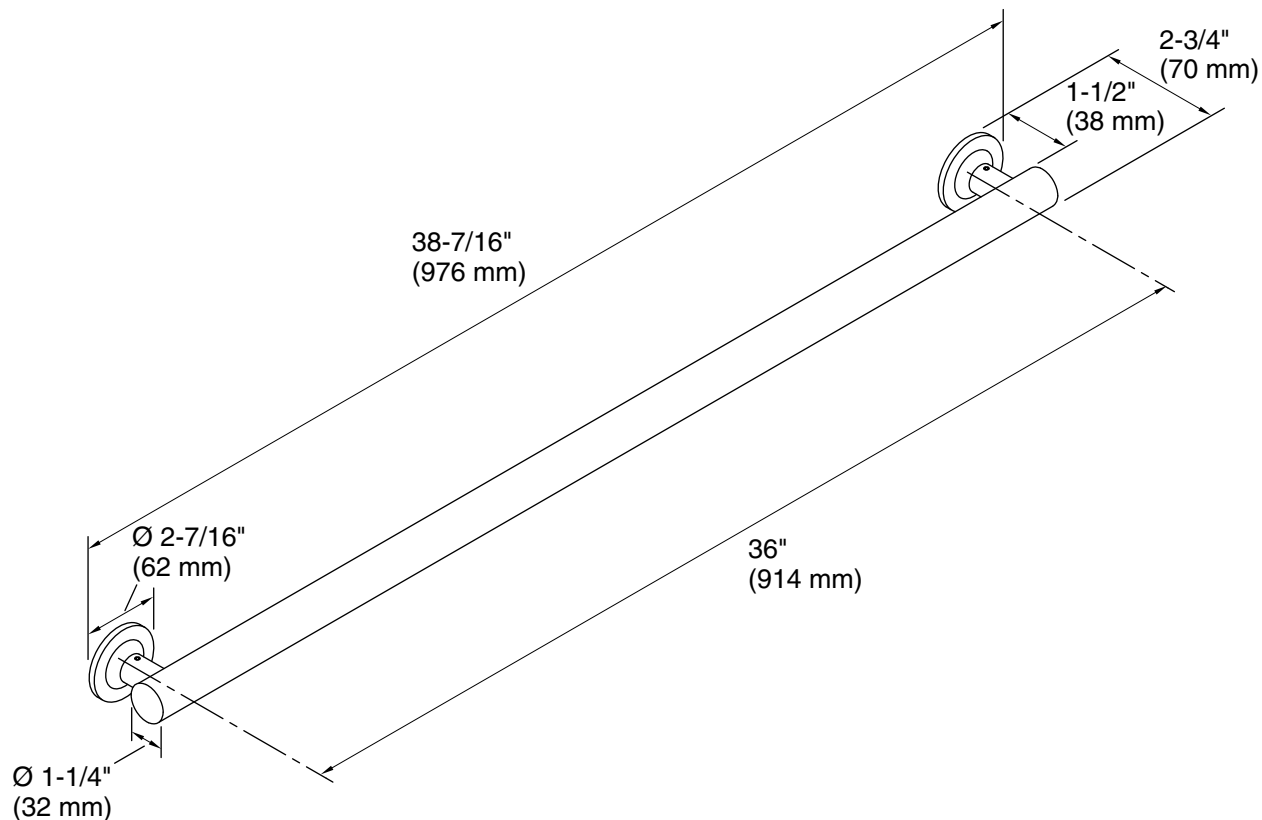

Technical Information

All product dimensions are nominal.

Material: Metal

Notes

Measure your actual product for roughing-in details.

WARNING: Risk of personal injury. The wall plates on the grab bar must be mounted to a brace between the wall studs. This will ensure that the weight of the user is adequately supported.