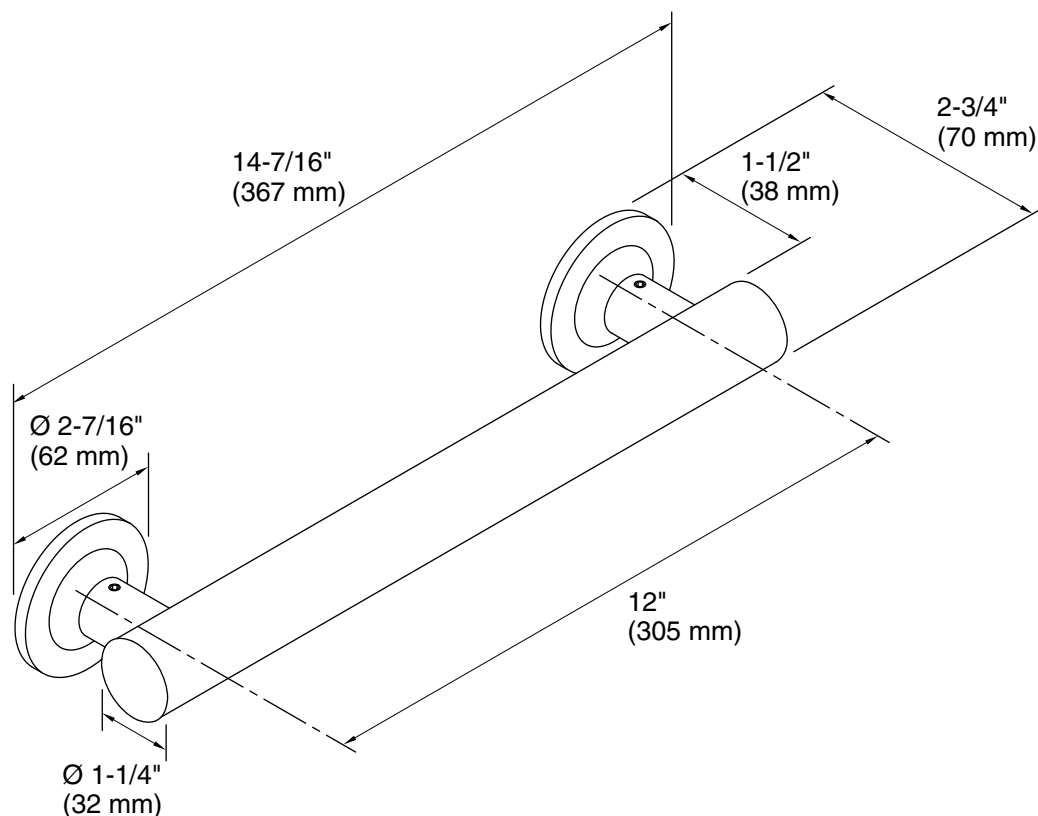

Technical Information

All product dimensions are nominal.

Material: Metal

Notes

Measure your actual product for roughing-in details.

WARNING: Risk of personal injury. The wall plates on the grab bar must be mounted to a brace between the wall studs. This will ensure that the weight of the user is adequately supported.