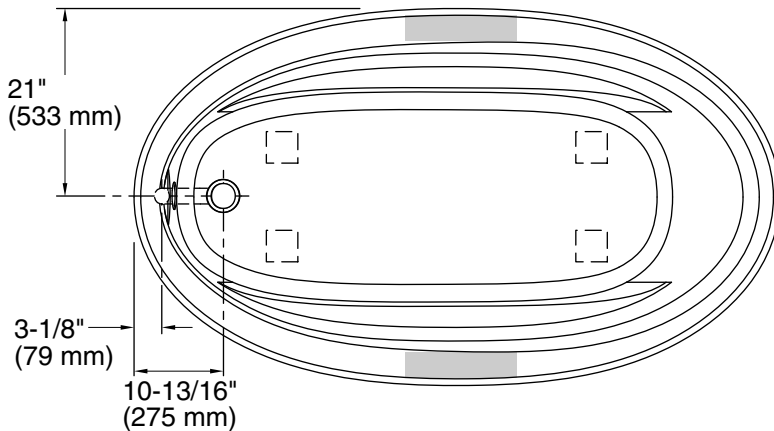

Features

- Oval basin creates a spacious bathing experience.
- Integral lumbar support and armrests offer extra comfort while bathing.

Material

- Acrylic.

Installation

- Reversible drain.
- Drop-in.

Recommended Products/Accessories

Color	Code	Description
	0	White
	96	Biscuit
	G9	Sandbar

No change in measurements if connected with drain illustrated. (K-11677)

■ Recommended faucet area

Technical Information

All product dimensions are nominal.

Installation:	Drop-in
Drain location:	End
Basin area, bottom:	55-1/4" x 23-1/2" (1403 mm x 597 mm)
Basin area, top:	64-1/2" x 32" (1638 mm x 813 mm)
Weight:	93 lbs (42.2 kg)
Minimum floor load:	36 lbs/ft ² (175.8 kg/m ²)
Water depth:	15" (381 mm)
Water capacity:	75 gal (283.9 L)
Template:	Drop-in, 1042557-7, required, included