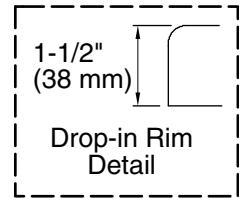

Color	Code	Description
	0	White
	96	Biscuit
	G9	Sandbar

No change in measurements if connected with drain illustrated. (K-11677)

■ Recommended faucet area

Technical Information

All product dimensions are nominal.

Installation:	Drop-in
Drain location:	End
Basin area, bottom:	55-1/4" x 23-1/2" (1403 mm x 597 mm)
Basin area, top:	64-1/2" x 32" (1638 mm x 813 mm)
Weight:	93 lbs (42.2 kg)
Minimum floor load:	36 lbs/ft ² (175.8 kg/m ²)
Water depth:	15" (381 mm)
Water capacity:	75 gal (283.9 L)
Template:	Drop-in, 1042557-7, required, included