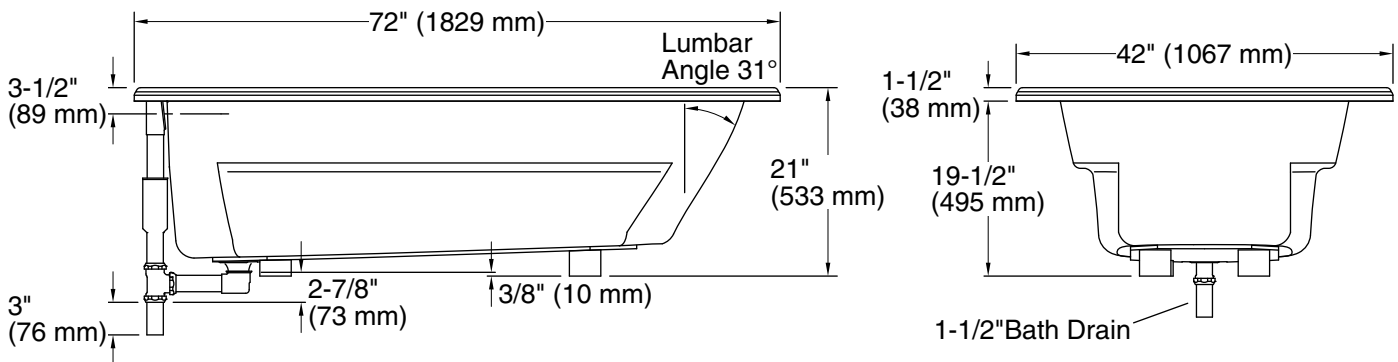

Features

- Oval basin creates a spacious bathing experience.
- Integral lumbar support and armrests offer extra comfort while bathing.

Material

- Acrylic.

Installation

- Reversible drain.
- Drop-in.

Recommended Products/Accessories

Color	Code	Description
	0	White
	96	Biscuit
	G9	Sandbar

No change in measurements if connected with drain illustrated. (K-11677)

■ Recommended faucet area

Technical Information

All product dimensions are nominal.

Installation:	Drop-in
Drain location:	End
Basin area, bottom:	55-1/4" x 23-1/2" (1403 mm x 597 mm)
Basin area, top:	64-1/2" x 32" (1638 mm x 813 mm)
Weight:	93 lbs (42.2 kg)
Minimum floor load:	36 lbs/ft ² (175.8 kg/m ²)
Water depth:	15" (381 mm)
Water capacity:	75 gal (283.9 L)
Template:	Drop-in, 1042557-7, required, included