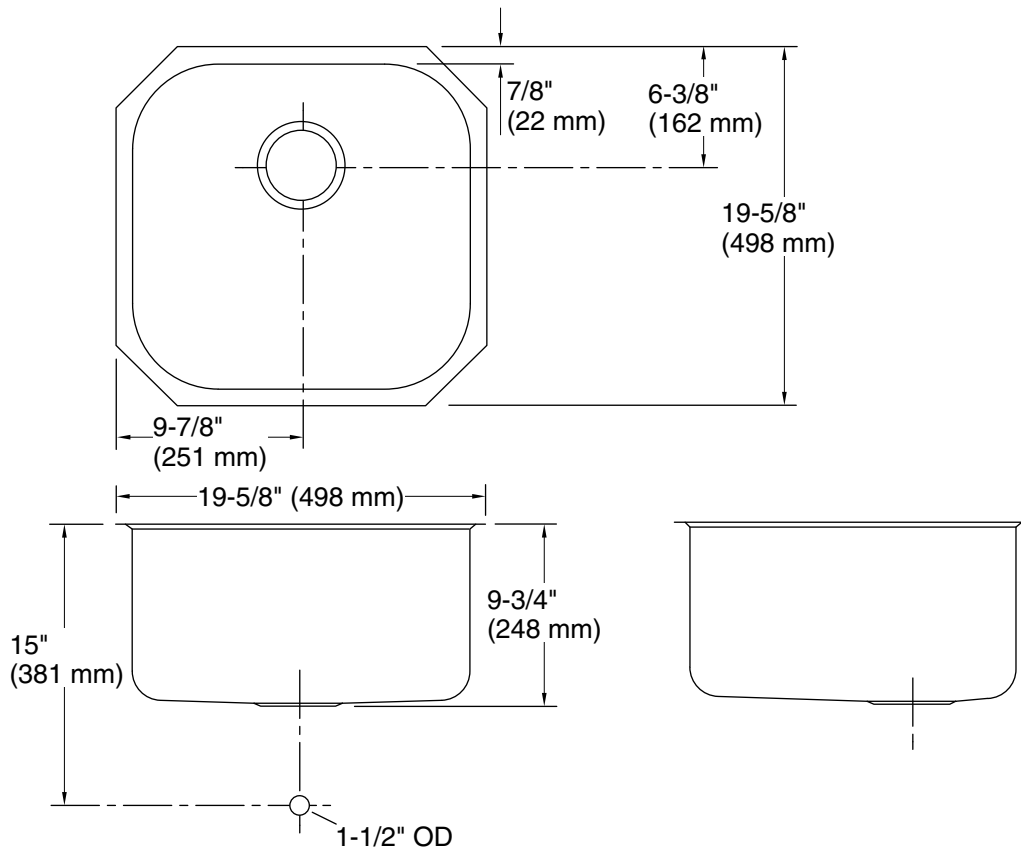

KOHLER®

Undertone® Undermount extra large single-bowl kitchen sink K-3335

Features

- 24" (610 mm) minimum base cabinet width.
- Single bowl.
- 9-1/2" depth provides generous workspace.
- Includes installation hardware.

For the most current Specification Sheet, go to www.kohler.com.

5-29-2021 18:17 - US/CA

THE BOLD LOOK
OF **KOHLER®**

Technical Information

All product dimensions are nominal.

Bowl configuration: Single

Installation: Under-mount

Min. base cabinet width: 24" (610 mm)

Bowl area (Only): Length: 17-7/8" (454 mm)
Width: 17-7/8" (454 mm)
Bowl depth: 9-1/2" (241 mm)

Drain hole: 3-5/8" (92 mm)

Template: 113196-7, required, included

Notes