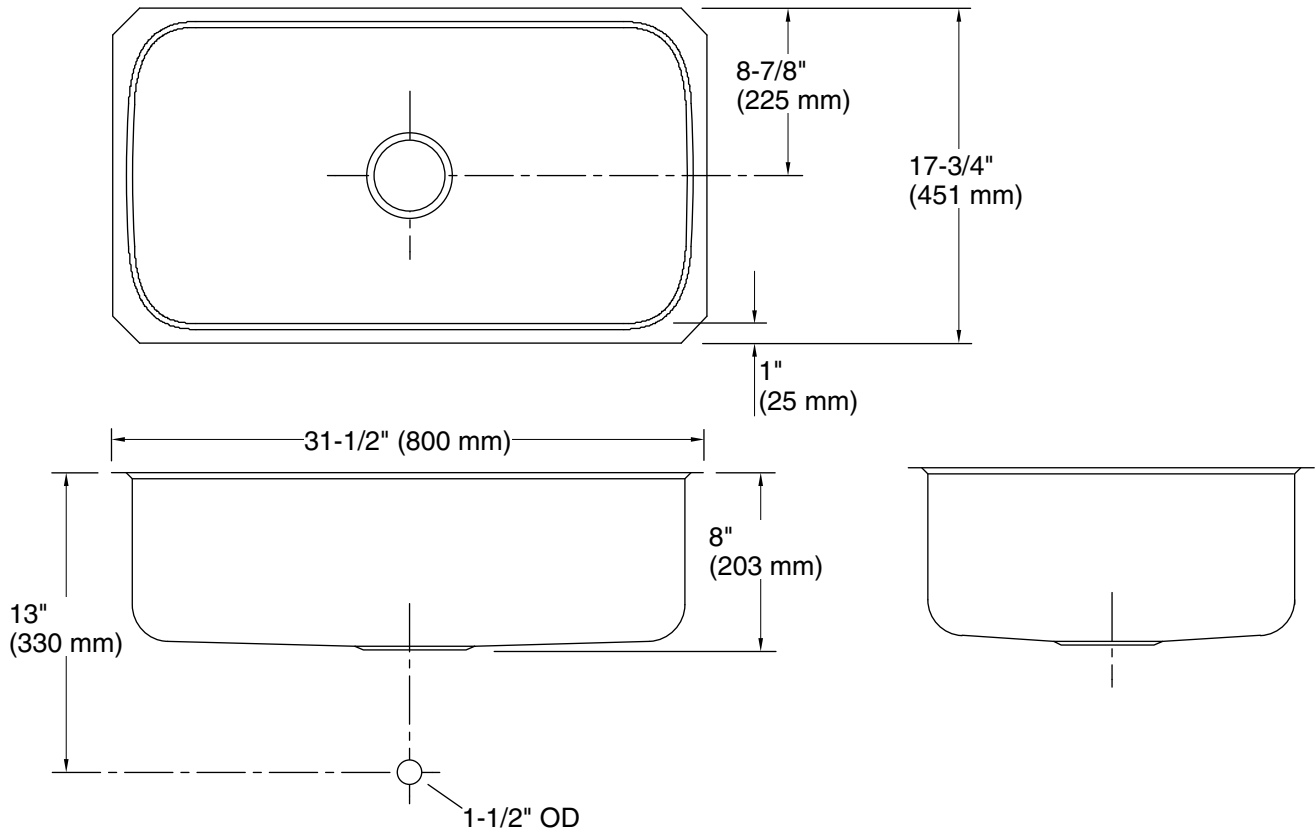

Undertone®

Undermount extra large single-bowl kitchen sink
K-3183

Features

- 36" minimum base cabinet width.
- Single bowl.
- 7-5/8" depth.
- Includes installation hardware.

Material

- Premium 18-gauge stainless steel.

See website for detailed warranty information.

Technical Information

All product dimensions are nominal.

Bowl configuration: Single

Installation: Under-mount

Min. base cabinet width: 36" (914 mm)

Bowl area (Only): Length: 29-1/2" (749 mm)
Width: 15-3/4" (400 mm)
Water depth: 7-5/8" (194 mm)

Drain hole: 3-5/8" (92 mm)

Template: 1016732-7, required, included

Notes

Install this product according to the installation instructions.