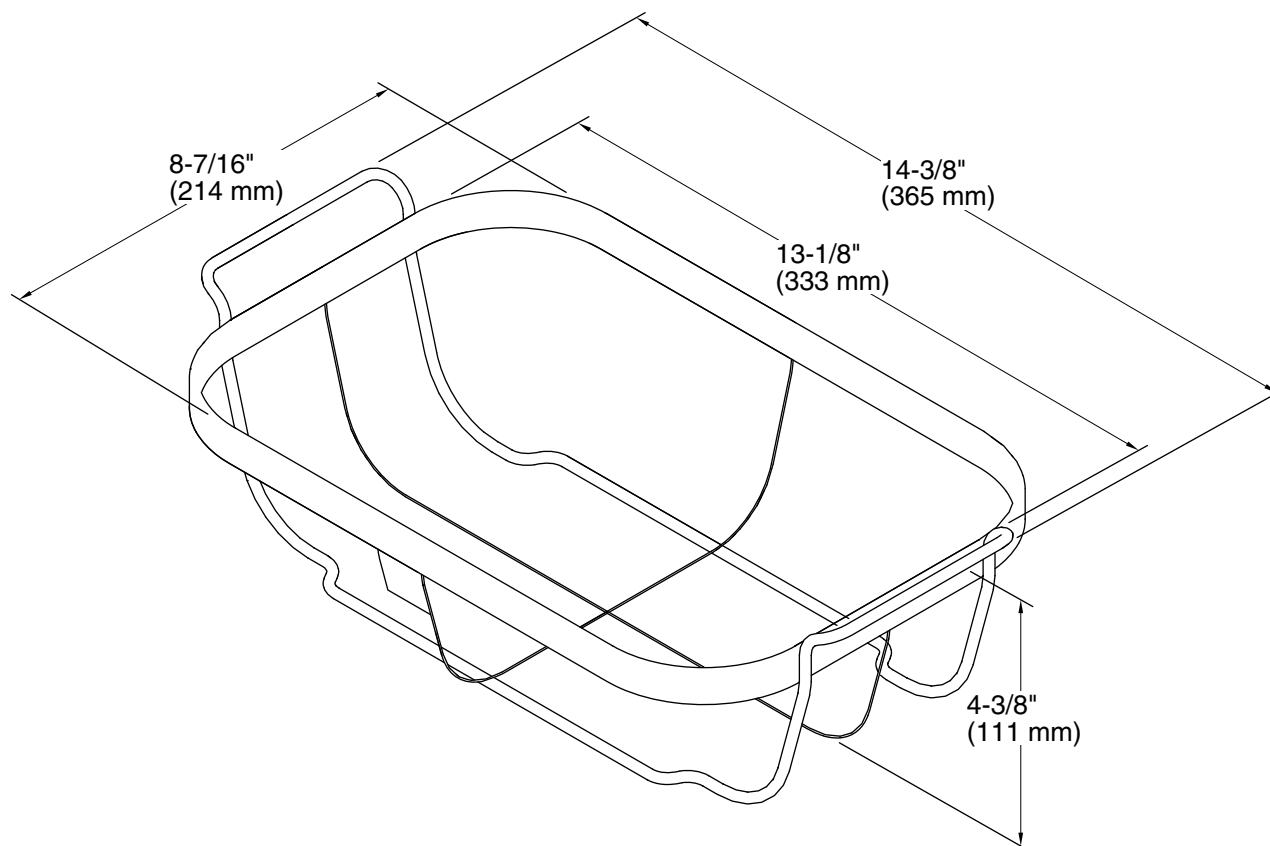

Features

- Fits over the K-6411 Indio kitchen sink.
- Durable stainless steel mesh.

Recommended Products/Accessories

K-23729 Stainless steel cleaner

Codes/Standards

None Applicable

KOHLER® One-Year Limited Warranty

See website for detailed warranty information.

Available Colors/Finishes

Color tiles intended for reference only.

Color	Code	Description
	ST	Stainless Steel

Technical Information

All product dimensions are nominal.