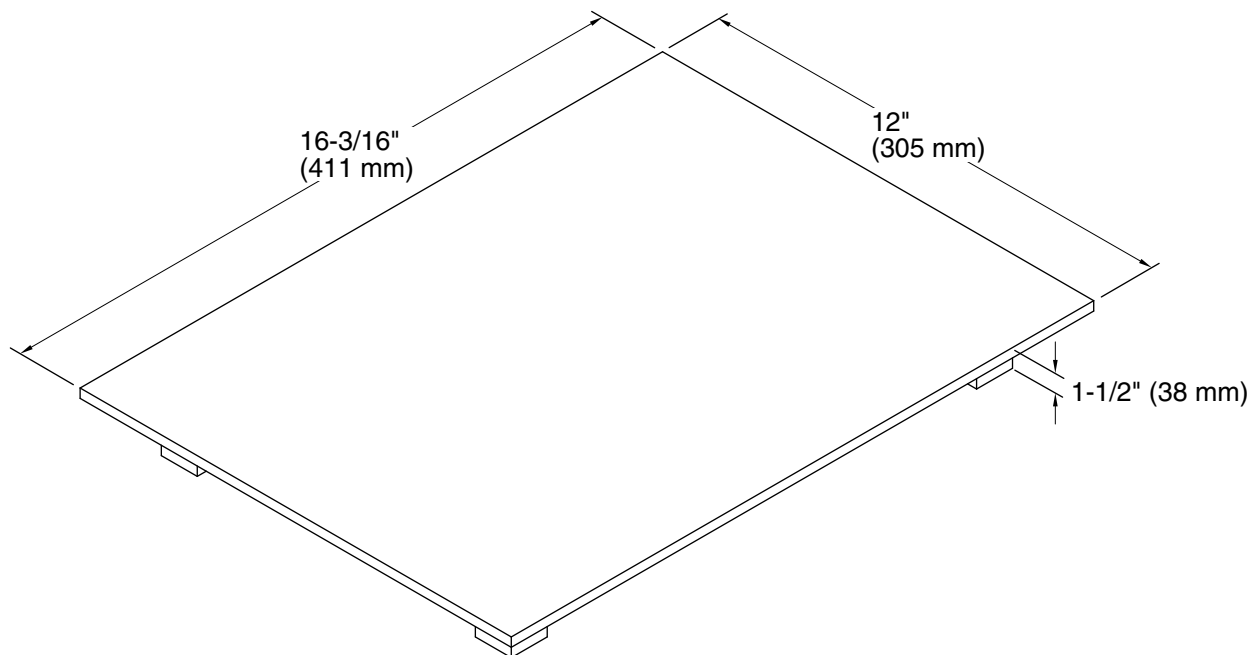

## Features

- Fits over the K-3158, K-3159, and K-3160 Poise kitchen sinks, K-3161 Poise bar sink, K-3672 and K-3673 8 Degree kitchen sinks, and K-3671 8 Degree bar sink.
- Durable bamboo construction.
- Provides a workstation for quick and easy prep work.

## Technical Information

All product dimensions are nominal.

Material: Wood