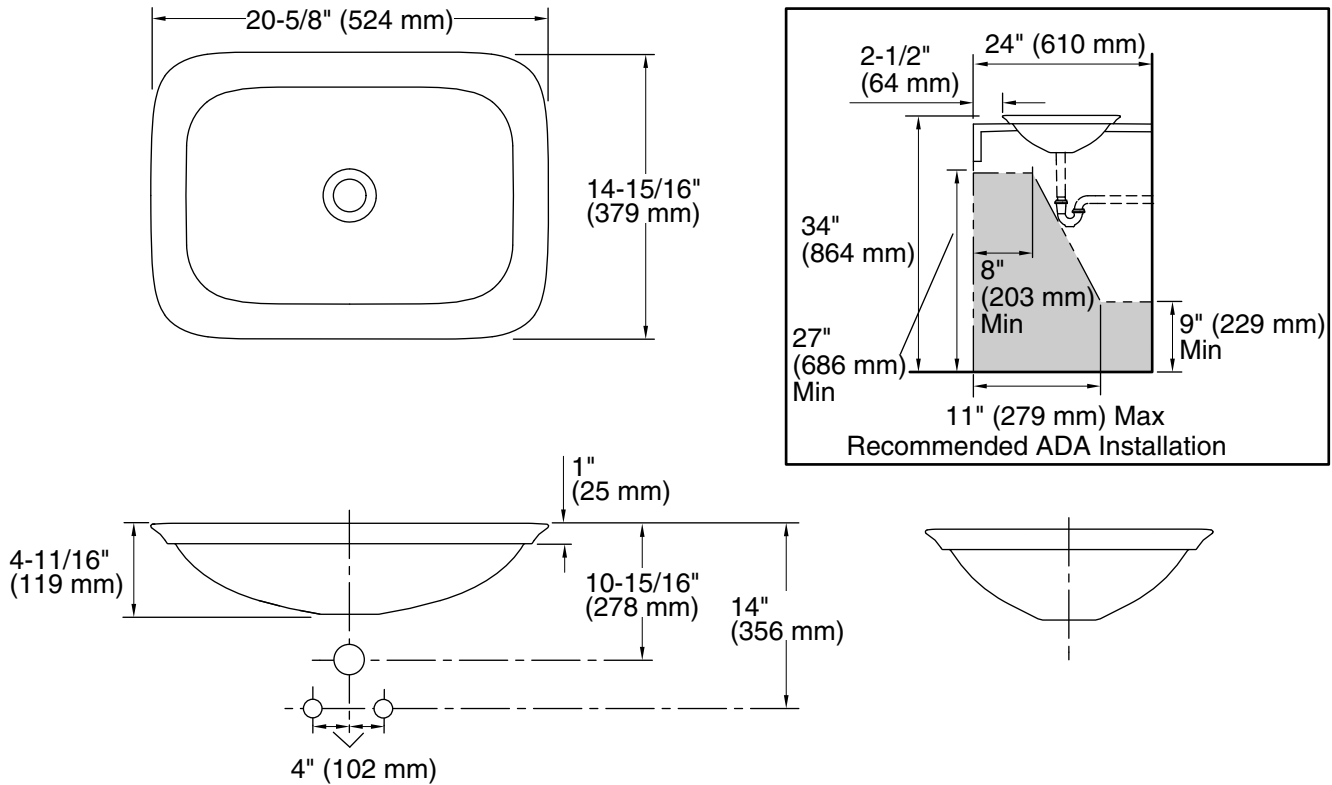

Technical Information

All product dimensions are nominal.

Installation: Vessel

Template: 1190263-7, not required, included

Notes

Install this product according to the installation instructions.

Product does not have an overflow.