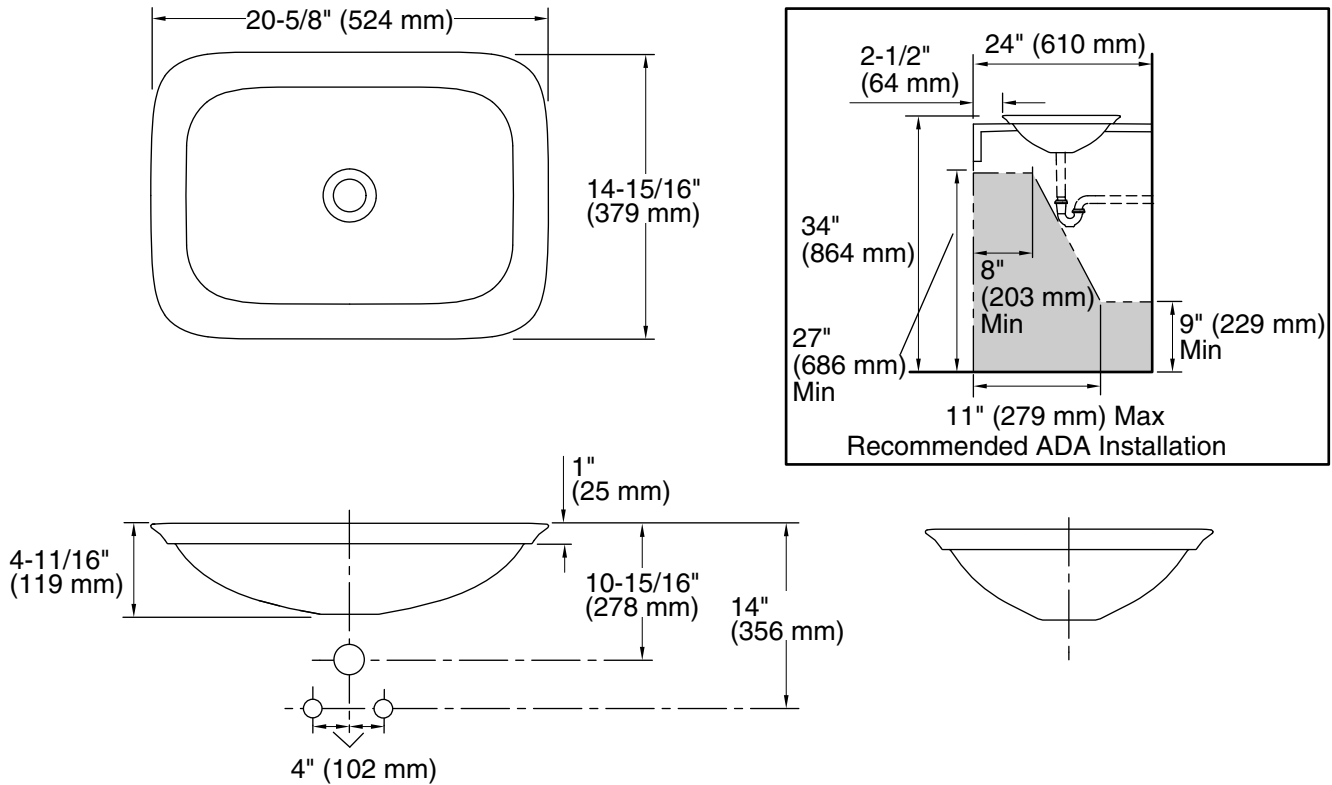

See website for detailed warranty information.

Available Colors/Finishes

Color tiles intended for reference only.

Color Code Description

	B11	Ice
---	-----	-----

Technical Information

All product dimensions are nominal.