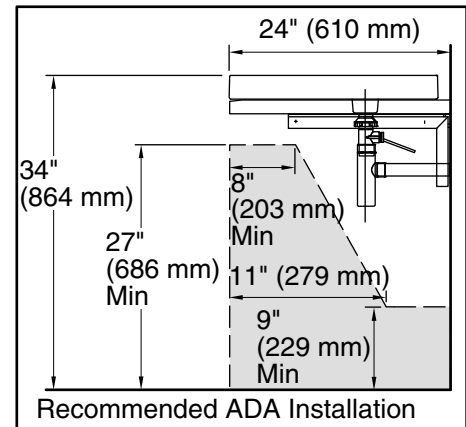

Purist® Wading Pool®

Vessel bathroom sink
K-2314-8

Features

- 8" (203 mm) widespread faucet holes.
- Square, shallow basin.
- Coordinates with other products in the Purist collection.

Material

- Fireclay.

Installation

- Drop-in or wall-mount.

Recommended Products/Accessories

- K-23726 Drain treatment
- K-23725 Cast iron cleaner

ADA CSA B651

Codes/Standards

ASME A112.19.2/CSA B45.1
ADA
ICC/ANSI A117.1
CSA B651

KOHLER® One-Year Limited Warranty

See website for detailed warranty information.

Available Colors/Finishes

Color tiles intended for reference only.

Color	Code	Description
	0	White
	96	Biscuit

Technical Information

All product dimensions are nominal.

Installation:	Drop-in, Wall-mount
Bowl area (Only):	Length: 22" (559 mm) Width: 17-1/2" (445 mm) Water depth: 1-3/4" (44 mm)
Number of deck holes:	3
Faucet hole spacing:	8" (203 mm)
Faucet hole(s):	1-3/8" (35 mm)
Template:	1014137-7, required, included