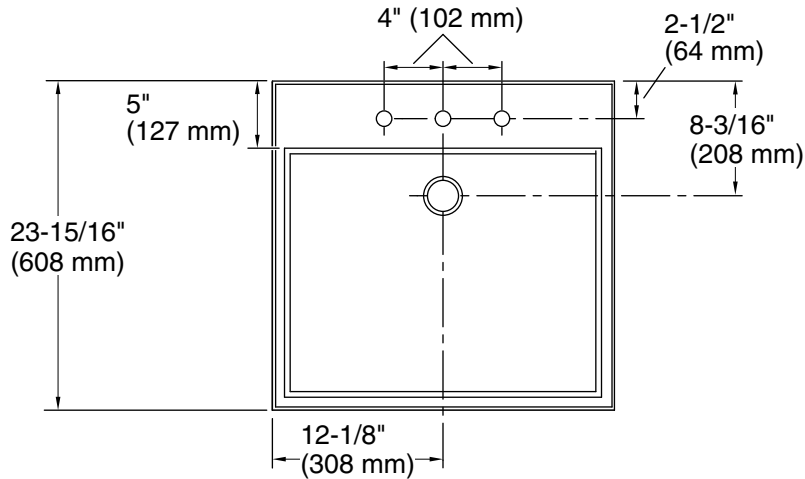

Purist® Wading Pool®

Vessel bathroom sink
K-2314-8

Features

- 8" (203 mm) widespread faucet holes.
- Square, shallow basin.
- Coordinates with other products in the Purist collection.

Material

- Fireclay.

Installation

See website for detailed warranty information.

Available Colors/Finishes

Color tiles intended for reference only.

Color	Code	Description
	0	White
	96	Biscuit

Technical Information

All product dimensions are nominal.

Installation:	Drop-in, Wall-mount
Bowl area (Only):	Length: 22" (559 mm) Width: 17-1/2" (445 mm) Water depth: 1-3/4" (44 mm)
Number of deck holes:	3
Faucet hole spacing:	8" (203 mm)
Faucet hole(s):	1-3/8" (35 mm)
Template:	1014137-7, required, included