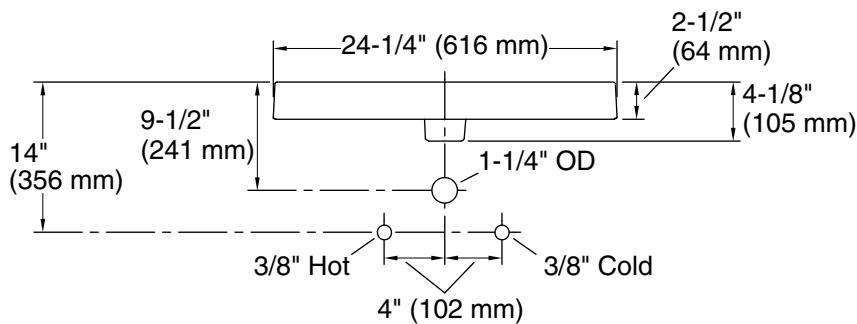

Purist® Wading Pool®

Vessel bathroom sink
K-2314-8

Features

- 8" (203 mm) widespread faucet holes.
- Square, shallow basin.
- Coordinates with other products in the Purist collection.

Material

- Fireclay.

Installation

See website for detailed warranty information.

Available Colors/Finishes

Color tiles intended for reference only.

Color	Code	Description
	0	White
	96	Biscuit

Technical Information

All product dimensions are nominal.

Installation:	Drop-in, Wall-mount
Bowl area (Only):	Length: 22" (559 mm) Width: 17-1/2" (445 mm) Water depth: 1-3/4" (44 mm)
Number of deck holes:	3
Faucet hole spacing:	8" (203 mm)
Faucet hole(s):	1-3/8" (35 mm)
Template:	1014137-7, required, included