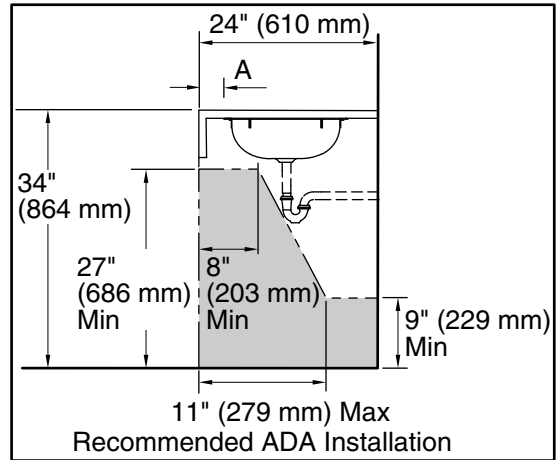

Note: Waterproof unprotected overhang area of the underside of wood counter.