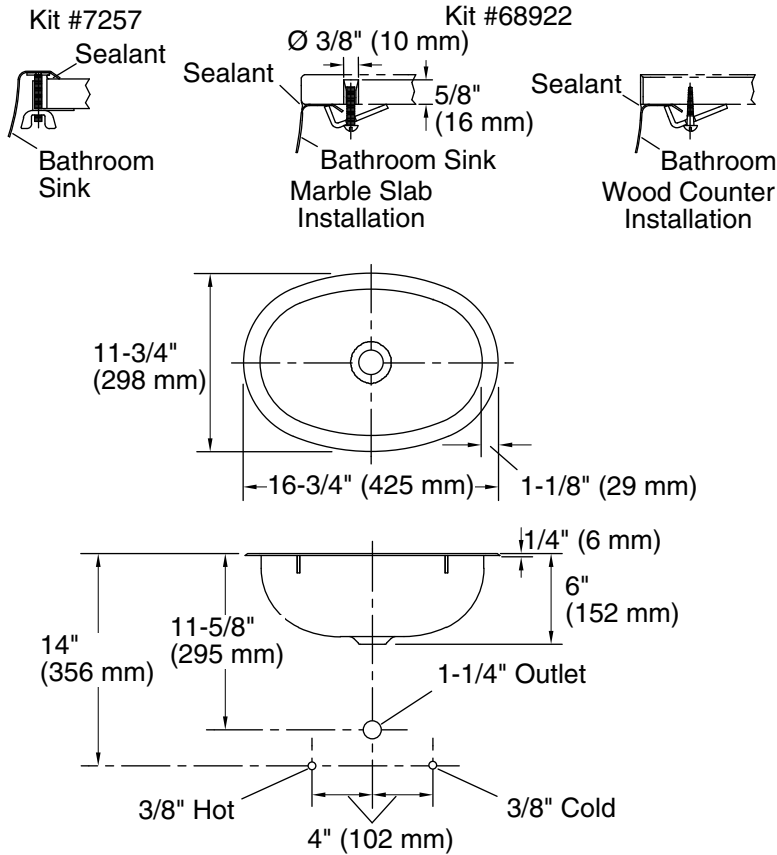

Bolero® Oval

Drop-in/undermount bathroom sink w/satin finish
K-2611-SU

Features

- Oval basin.
- Satin finish.
- No faucet holes; requires wall- or counter-mount faucet.

Material

- Premium 20-gauge stainless steel.

OBC

KOHLER® One-Year Limited Warranty

See website for detailed warranty information.

Note: Waterproof unprotected overhang area of the underside of wood counter.

	A
Drop-in (shown)	7" (178 mm)
Under-mount	7-3/4" (197 mm)

Technical Information

All product dimensions are nominal.

- Bowl configuration: Single
- Installation: Drop-in, Under-mount
- Bowl area (Only): Length: 15" (381 mm)
Width: 10" (254 mm)
Water depth: 5-1/2" (140 mm)
- Drain hole: 1-5/8" (41 mm)
- Template: 111579-7, required, included