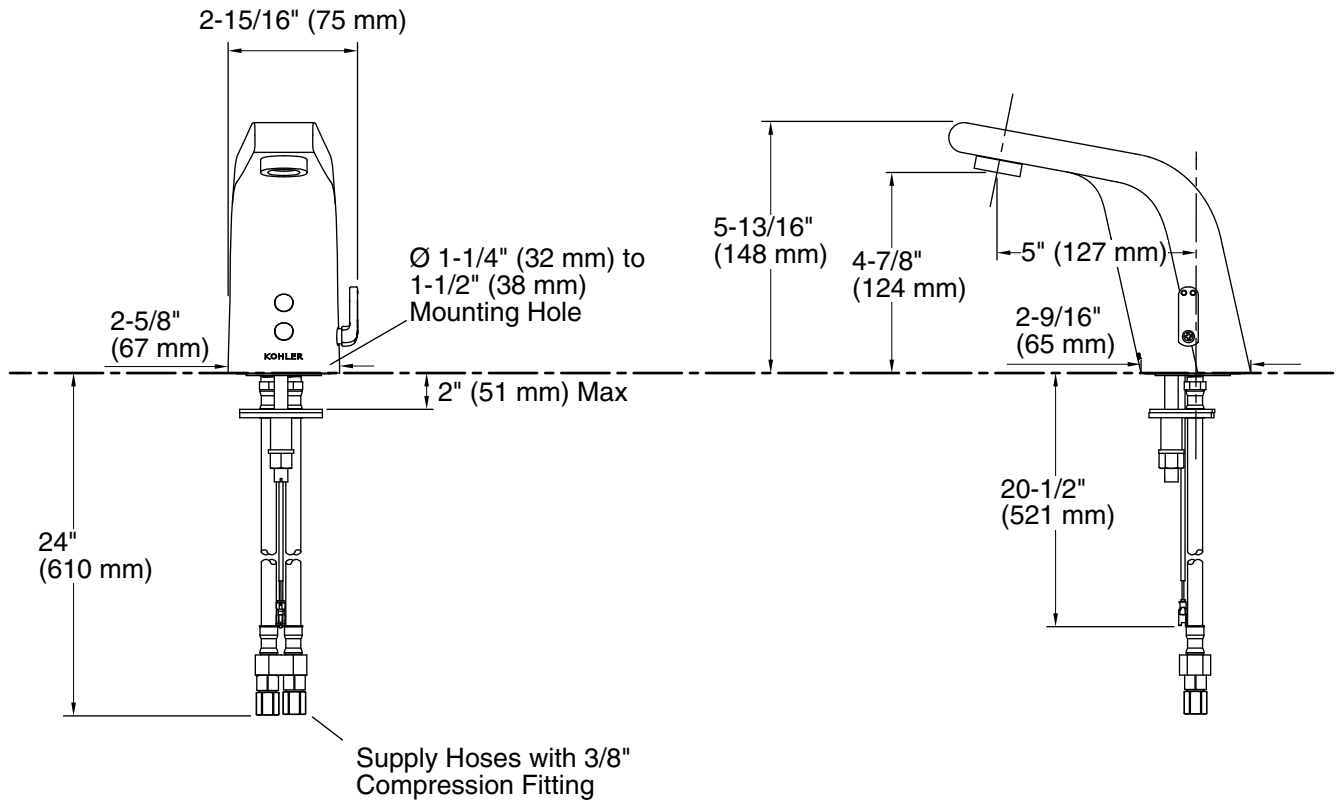

THE BOLD LOOK
OF **KOHLER®**

Technical Information

All product dimensions are nominal.

Power source: Plug - AC, not included

Faucet:

Flow rate: 0.5 gal/min (1.9 l/min)

Valve body: Machined-brass

Drain included: No

Notes

Install this product according to the installation guide.

A 1-1/4" (32 mm) minimum to 1-1/2" (38 mm) maximum diameter mounting hole is required.

The minimum distance between the back of the faucet spout and the wall must be 1-3/4" (44 mm). This will allow proper clearance for setscrew access.

The maximum distance between the bathroom sink basin edge to the base of the faucet spout must be 1-3/4" (44 mm).

The maximum height of the lip basin should be 3/4" (19 mm).

Product includes rosebud spray aerator. Other aerator styles are available.