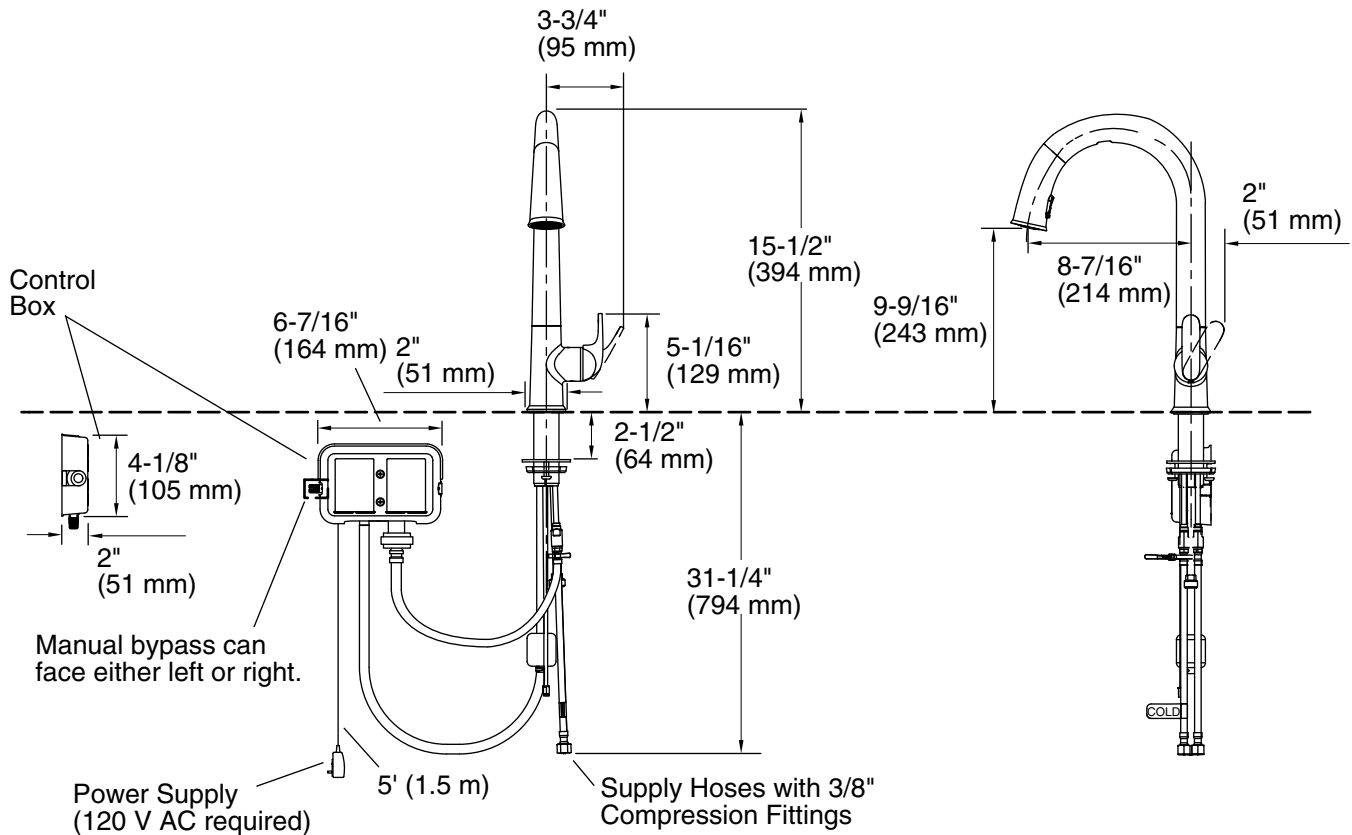

Required Electrical Service

One circuit required, protected with Class A Ground-Fault Circuit-Interrupter (GFCI). Outside North America, this device may be known as a Residual Current Device (RCD).

120 V

Technical Information

All product dimensions are nominal.

Power source: Plug - AC, included

Drain included: No

Spout:

Spout reach: 8-7/16" (214 mm)

Notes

Install this product according to the installation guide.

REQUIRED: Unswitched power outlet (120 V AC) located below the sink and within 5' (1.5 m) of the control box. (Garbage disposals typically use switched outlets and are not recommended.)

ADA complaint for faucet handles only.

ADA, CSA B651 compliant when installed to the specific requirements of these regulations.