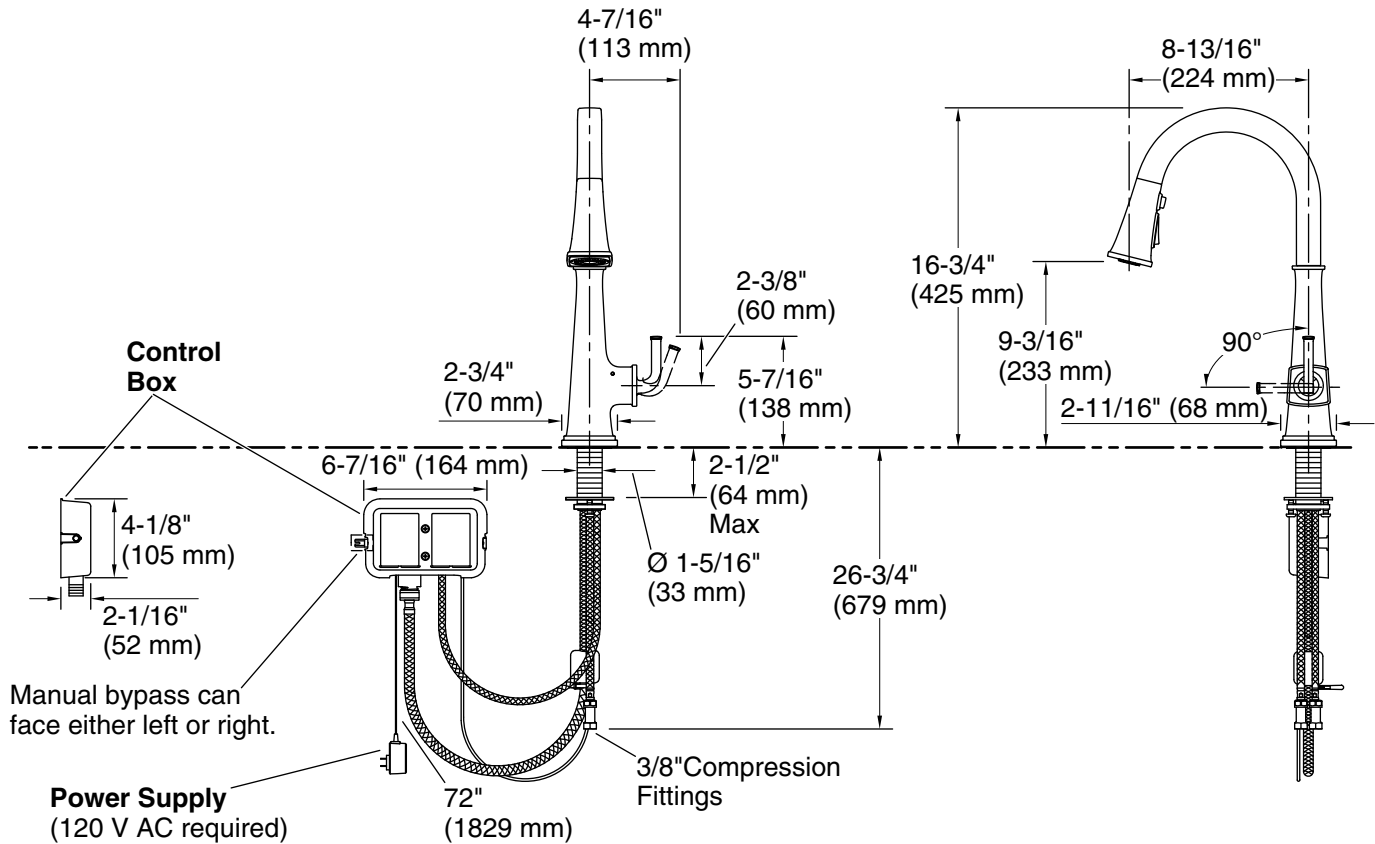

KOHLER® Faucets Touchless pull-down single-handle kitchen sink faucet

Riff™

K-23832

Required Electrical Service

One dedicated circuit required, protected with Class A Ground-Fault Circuit-Interrupter (GFCI). Outside North America, this device may be known as a Residual Current Device (RCD).

120 V

Technical Information

All product dimensions are nominal.

Power source: Plug - AC, included

Notes

Install this product according to the installation instructions.

ADA complaint for faucet handles only.

ADA, CSA B651 compliant when installed to the specific requirements of these regulations.