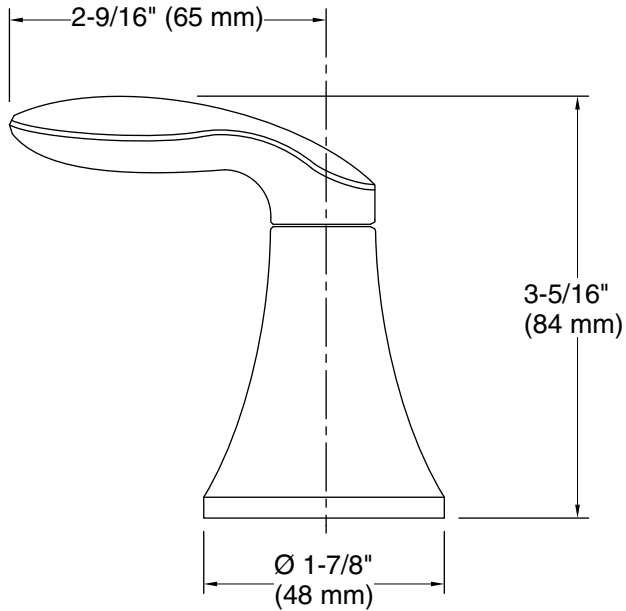

Features

- Reversible 1/2" quarter-turn washerless ceramic disc valves.
- Lever handles.

Material

- Metal construction.

Required Products/Accessories

K-302-K 1/2" Ceramic In-Wall Valve System

Recommended Products/Accessories

Color	Code	Description
-------	------	-------------

	CP	Polished Chrome
---	----	-----------------

Technical Information

All product dimensions are nominal.

Notes

Install this product according to the installation instructions.