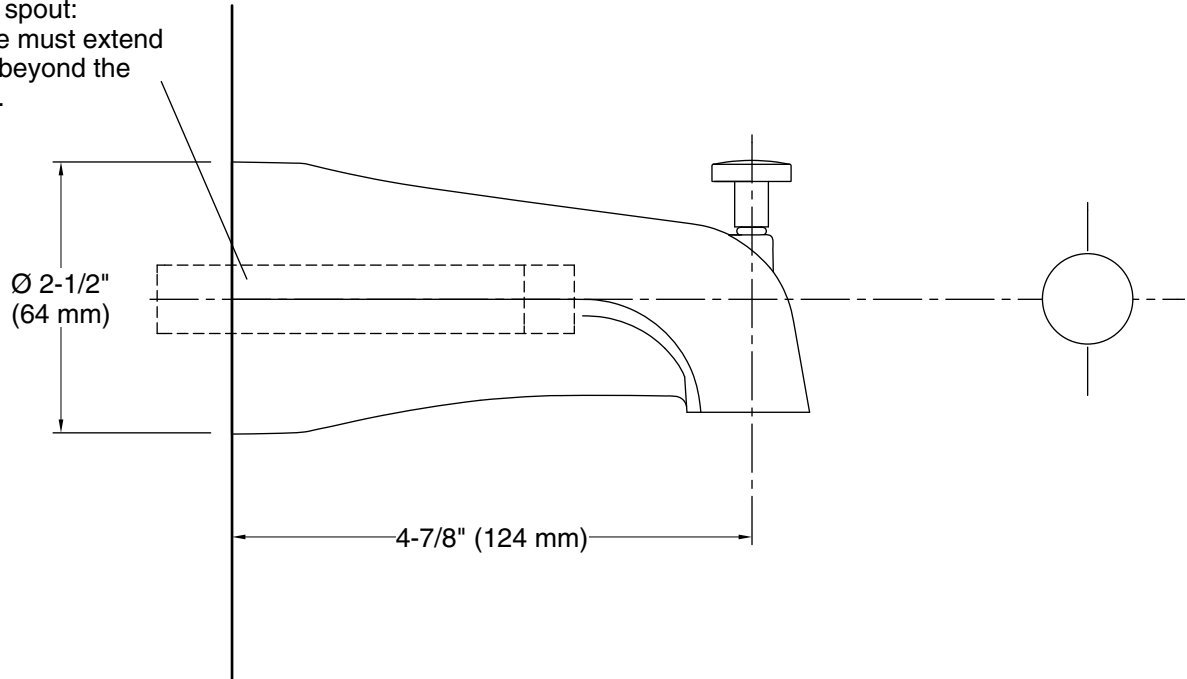

Features

- 4-7/8" (124 mm) diverter bath spout with 1/2" NPT connection.
- Coordinates with Coralais faucets, accessories, and showering components to complete your bathroom.

Material

- KOHLER finishes resist corrosion and tarnishing.
- Premium metal construction for durability and reliability.

For threaded spout:
1/2" NPT pipe must extend
4" (102 mm) beyond the
finished wall.

Technical Information

All product dimensions are nominal.

Notes

Install this product according to the installation guide.