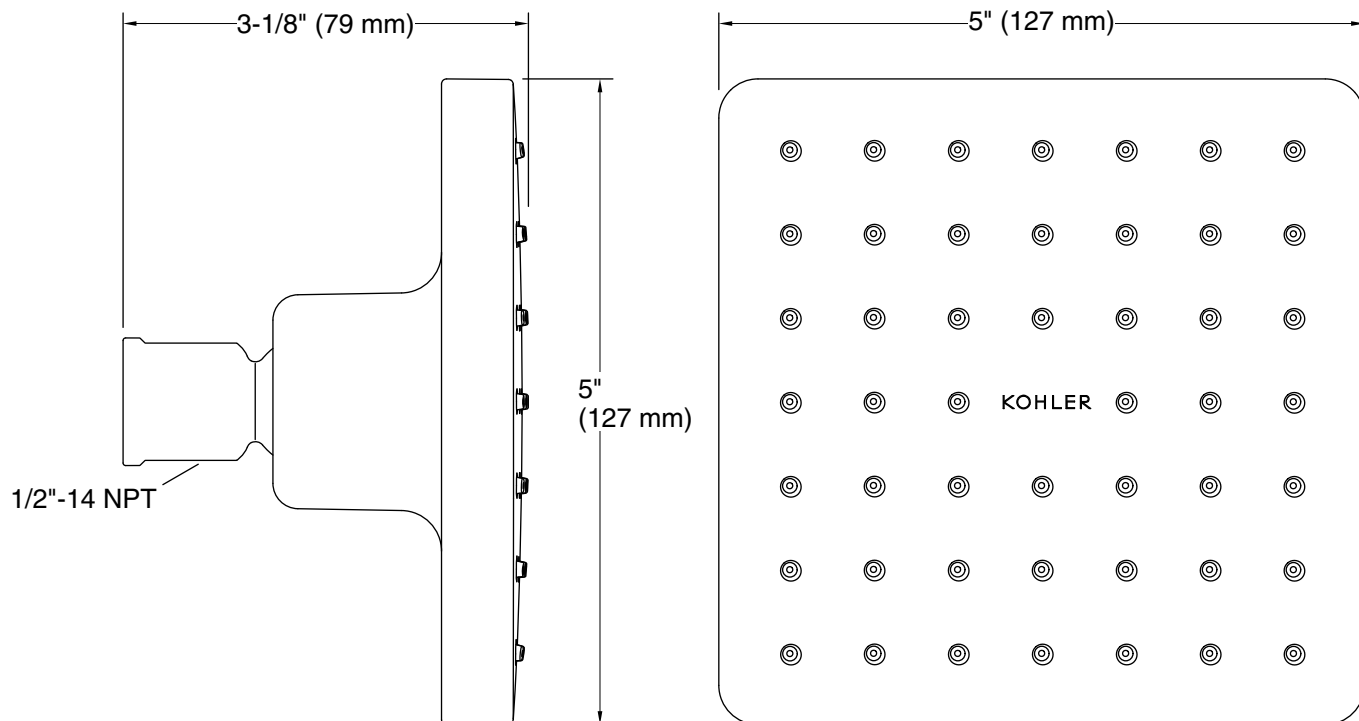

Features

- Single-function showerhead with 48 nozzle 5" (127 mm) diameter sprayface.
- Optimized sprayface for maximum performance.
- 1.75 gpm (6.6 lpm) maximum flow rate at 45 psi (3.1 bar).
- MasterClean™ sprayface features an easy-to-clean surface that withstands mineral buildup.
- Coordinates with other products in the Parallel collection.

Installation

- 1/2 -14 NPT connection.
- Wall-mount.

Recommended Products/Accessories

K-7397 Shower Arm and Flange

Codes/Standards

ASME A112.18.1/CSA B125.1
DOE - Energy Policy Act 1992
EPA WaterSense®
California Energy Commission (CEC)

Technical Information

All product dimensions are nominal.

Drain included: No

Showerhead/Body Spray:

Rated maximum flow: 1.75 gal/min (6.6 l/min)

Pressure: 45 psi (3.1 bar)

Notes

Install this product according to the installation instructions.