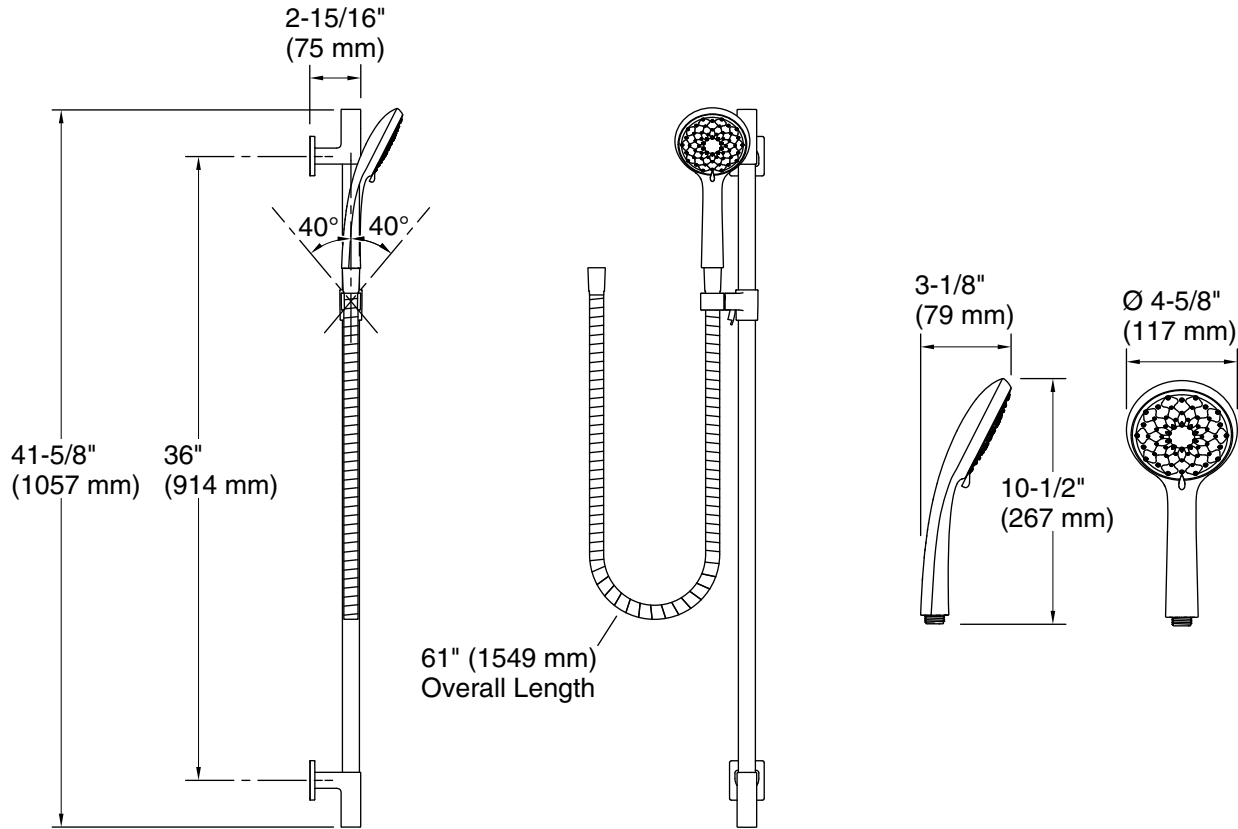

Technical Information

All product dimensions are nominal.

Handshower:

Rated maximum flow: 2 gal/min (7.6 l/min)

Notes

Install this product according to the installation guide.

Plumbing codes require approved backflow prevention devices to be installed in-line to handshowers. Please consult with local plumbing officials.

ADA, OBC compliant when installed to the specific requirements of these regulations.